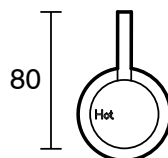

## Scala Wall Top Assembly Living Rustic Bronze Lead Free

52754

SPECIFICATIONS	
Recommended Use	Residential;Commercial
Colour Finish	Living Rustic Bronze
Primary Material	Lead Free Brass
Recommended Pressure Range	150 - 500 kPa as per AS3500
Max Continuous Working Temperature (deg C)	65
Min Continuous Working Temperature (deg C)	1
WARRANTY	
Residential Use (Years)	40
Commercial Use (Years)	10
<i>Please refer to Sussex Warranty page for full Terms and Conditions</i>	

Dimensions are nominal measurements only.