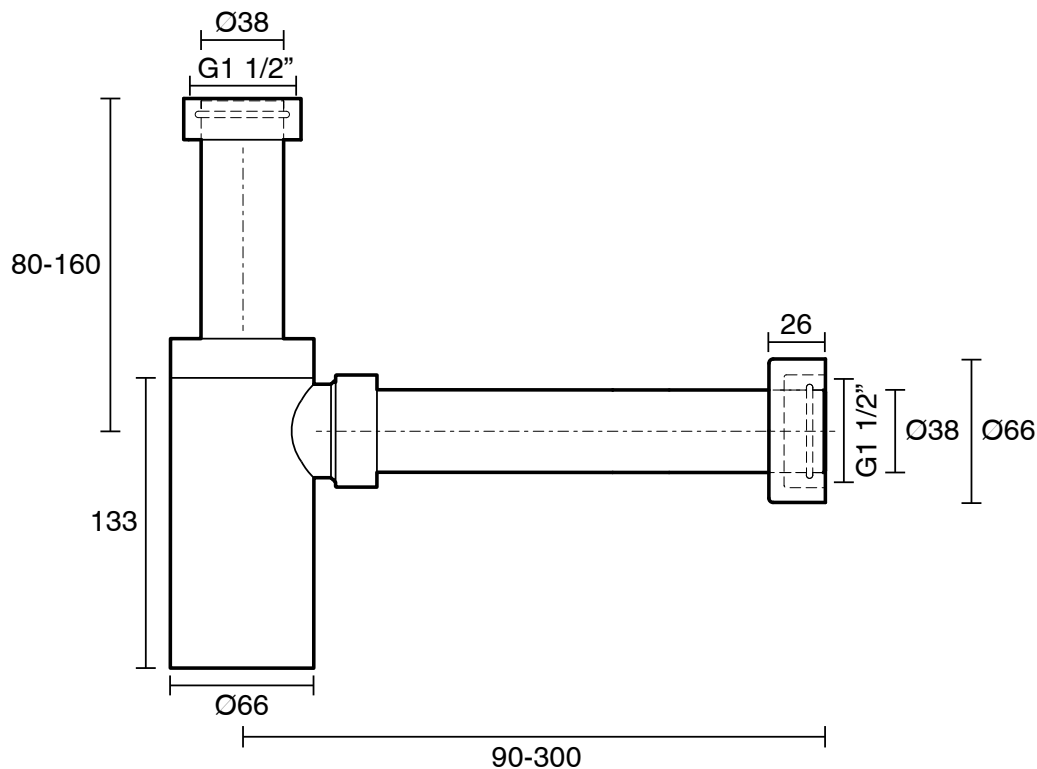

WARRANTY

Parts Replacement Only - excludes labour costs (Years) 1

Please refer to Mizu Warranty page for full Terms and Conditions