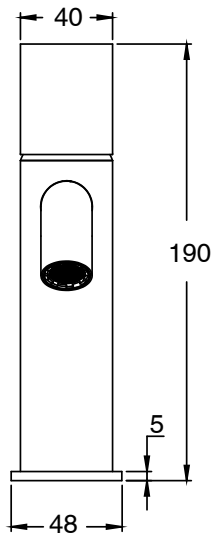

SUSSEX

**Sussex Pure Basin Mixer Curved Spout with Cirque Textured Handles PVD Brushed Gold (5 Star)
Lead Free
46943**

SPECIFICATIONS	
Recommended Use	Residential;Commercial
Colour Finish	Brushed Gold
Primary Material	Lead Free Brass
Recommended Pressure Range	150 - 500 kPa as per AS3500
Max Continuous Working Temperature (deg C)	65
Min Continuous Working Temperature (deg C)	1
WARRANTY	
Residential Use (Years)	40
Commercial Use (Years)	10
<i>Please refer to Sussex Warranty page for full Terms and Conditions</i>	