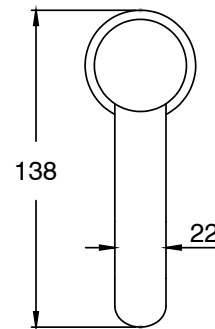

SUSSEX

**Sussex Pure Basin Mixer Curved Spout with Cirque Textured Handles PVD Brushed Gold (5 Star)
Lead Free
46943**

SPECIFICATIONS	
Recommended Use	Residential;Commercial
Colour Finish	Brushed Gold
Primary Material	Lead Free Brass
Recommended Pressure Range	150 - 500 kPa as per AS3500
Max Continuous Working Temperature (deg C)	65
Min Continuous Working Temperature (deg C)	1
WARRANTY	
Residential Use (Years)	40
Commercial Use (Years)	10
<i>Please refer to Sussex Warranty page for full Terms and Conditions</i>	

Disclaimer: Products in this specification manual must by regulation be installed by licensed and registered trade people. The manufacturer/distributor reserves the right to vary specifications or delete models from their range without prior notification. Dimensions are nominal measurements only. Dimensions and set-outs listed are correct at time of publication however the manufacturer/distributor takes no responsibility for printing errors.