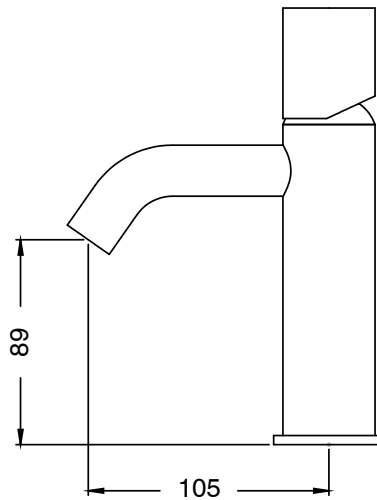

SUSSEX

**Sussex Pure Basin Mixer Curved Spout with Cirque Textured Handles PVD Brushed Gold (5 Star)
Lead Free
46943**

SPECIFICATIONS	
Recommended Use	Residential;Commercial
Colour Finish	Brushed Gold
Primary Material	Lead Free Brass
Recommended Pressure Range	150 - 500 kPa as per AS3500
Max Continuous Working Temperature (deg C)	65
Min Continuous Working Temperature (deg C)	1
WARRANTY	
Residential Use (Years)	40
Commercial Use (Years)	10
<i>Please refer to Sussex Warranty page for full Terms and Conditions</i>	