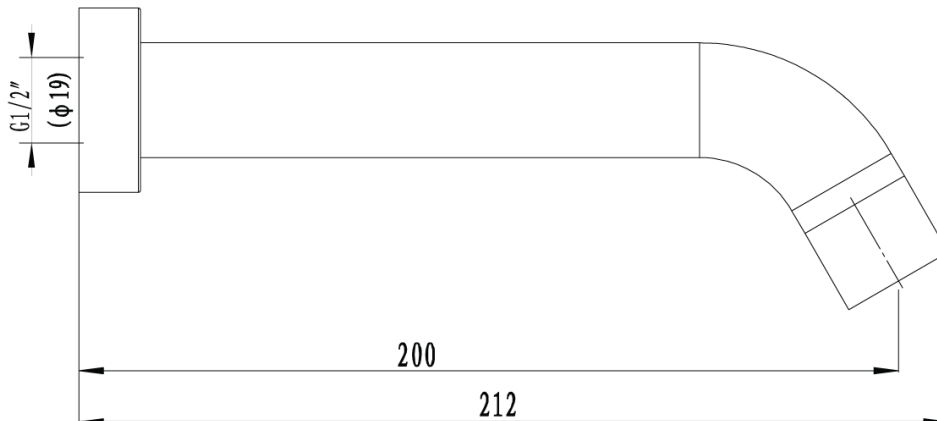

mizu

Mizu Drift Curved Bath Outlet 200mm Matte Black

9506868

SPECIFICATIONS

Recommended Use	Residential;Commercial
Colour Finish	Matte Black
Primary Material	DR Brass
Recommended Pressure Range	150 - 500 kPa as per AS3500
Max Continuous Working Temperature (deg C)	65
Min Continuous Working Temperature (deg C)	5

WARRANTY

Residential & Commercial Use (Years)	25
Spare Parts & Labour (Years)	1

Please refer to Mizu Warranty page for full Terms and Conditions

Dimensions are nominal measurements only.

CLEANING RECOMMENDATIONS:

We recommend the use of soapy water or approved cleaners. This product should not be cleaned with abrasive materials. Damage caused by any improper treatment is not covered by the product warranty. Refer to Warranty Conditions

Disclaimer: Products in this specification manual must by regulation be installed by licensed and registered trade people. The manufacturer/distributor reserves the right to vary specifications or delete models from their range without prior notification. Dimensions are nominal measurements only. Dimensions and set-outs listed are correct at time of publication however the manufacturer/distributor takes no responsibility for printing errors.

Published 01/04/2026

To see the complete Mizu range go to www.reece.com.au

WaterMark
AS/NZS 3718
WM-022094