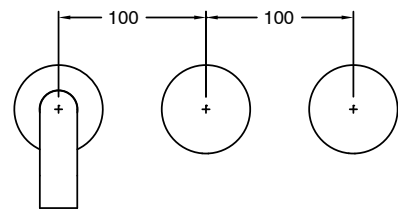

SUSSEX

**Sussex Pure Wall Basin Hostess System 250mm with Diamond Textured Handles
PVD Brushed Gunmetal (3 Star) Lead Free
50849**

SPECIFICATIONS

Recommended Use	Residential;Commercial
Colour Finish	Brushed Gunmetal
Primary Material	Lead Free Brass
Recommended Pressure Range	150 - 500 kPa as per AS3500
Max Continuous Working Temperature (deg C)	65
Min Continuous Working Temperature (deg C)	1

WARRANTY

Residential Use (Years)	40
Commercial Use (Years)	10

Please refer to Sussex Warranty page for full Terms and Conditions

Dimensions are nominal measurements only.

CLEANING RECOMMENDATIONS:

We recommend the use of soapy water or approved cleaners. This product should not be cleaned with abrasive materials. Damage caused by any improper treatment is not covered by the product warranty. Refer to Warranty Conditions

Disclaimer: Products in this specification manual must by regulation be installed by licensed and registered trade people. The manufacturer/distributor reserves the right to vary specifications or delete models from their range without prior notification. Dimensions are nominal measurements only. Dimensions and set-outs listed are correct at time of publication however the manufacturer/distributor takes no responsibility for printing errors.
Published 07/05/2026

To see the complete Sussex range go to www.reece.com.au