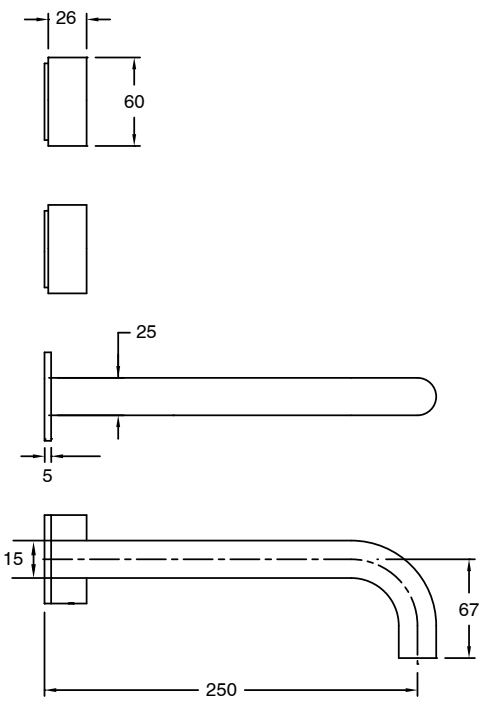

SUSSEX

**Sussex Pure Wall Basin Hostess System 250mm with Diamond Textured Handles
PVD Brushed Gunmetal (3 Star) Lead Free
50849**

SPECIFICATIONS

Recommended Use	Residential;Commercial
Colour Finish	Brushed Gunmetal
Primary Material	Lead Free Brass
Recommended Pressure Range	150 - 500 kPa as per AS3500
Max Continuous Working Temperature (deg C)	65
Min Continuous Working Temperature (deg C)	1

WARRANTY

Residential Use (Years)	40
Commercial Use (Years)	10

Please refer to Sussex Warranty page for full Terms and Conditions

Dimensions are nominal measurements only.

CLEANING RECOMMENDATIONS:

We recommend the use of soapy water or approved cleaners. This product should not be cleaned with abrasive materials. Damage caused by any improper treatment is not covered by the product warranty. Refer to Warranty Conditions

Disclaimer: Products in this specification manual must by regulation be installed by licensed and registered trade people. The manufacturer/distributor reserves the right to vary specifications or delete models from their range without prior notification. Dimensions are nominal measurements only. Dimensions and set-outs listed are correct at time of publication however the manufacturer/distributor takes no responsibility for printing errors.
Published 07/05/2026

To see the complete Sussex range go to www.reece.com.au