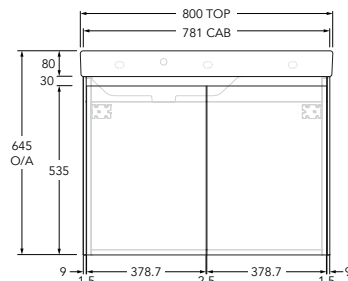

WARRANTY

Residential Use (Years)	10
Commercial Use (Years)	1
Spare Parts & Labour (Years)	1

Please refer to Roca Warranty page for full Terms and Conditions