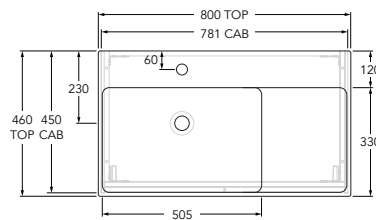

WARRANTY

Residential Use (Years)	10
Commercial Use (Years)	1
Spare Parts & Labour (Years)	1

Please refer to Roca Warranty page for full Terms and Conditions