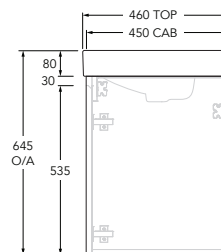

WARRANTY

Residential Use (Years)	10
Commercial Use (Years)	1
Spare Parts & Labour (Years)	1

Please refer to Roca Warranty page for full Terms and Conditions