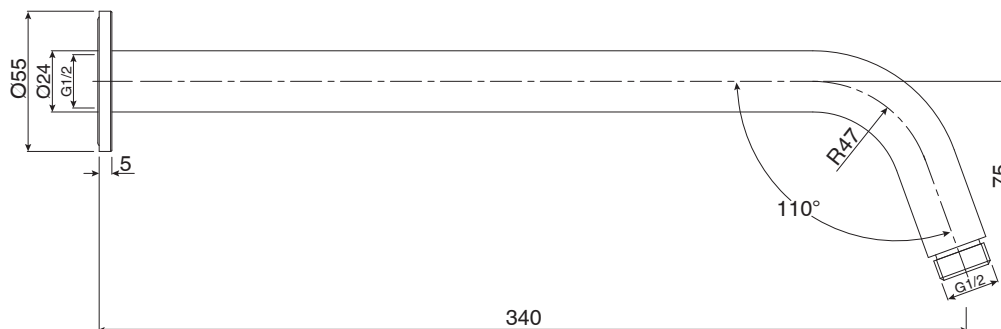

mizu

Mizu Drift Wall Straight Shower Arm Only Brushed Brass

9512418

SPECIFICATIONS

Recommended Use	Residential;Commercial
Colour Finish	Brushed Brass
Primary Material	DR Brass
Recommended Pressure Range	150 - 500 kPa as per AS3500
Max Continuous Working Temperature (deg C)	60
Min Continuous Working Temperature (deg C)	5

WARRANTY

Residential & Commercial Use (Years)	25
Spare Parts & Labour (Years)	1

Please refer to Mizu Warranty page for full Terms and Conditions

Dimensions are nominal measurements only.

CLEANING RECOMMENDATIONS:

We recommend the use of soapy water or approved cleaners. This product should not be cleaned with abrasive materials. Damage caused by any improper treatment is not covered by the product warranty. Refer to Warranty Conditions

Disclaimer: Products in this specification manual must by regulation be installed by licensed and registered trade people. The manufacturer/distributor reserves the right to vary specifications or delete models from their range without prior notification. Dimensions are nominal measurements only. Dimensions and set-outs listed are correct at time of publication however the manufacturer/distributor takes no responsibility for printing errors.

Published 01/04/2026

To see the complete Mizu range go to www.reece.com.au

WaterMark
AS/NZS 3862
WM 022468