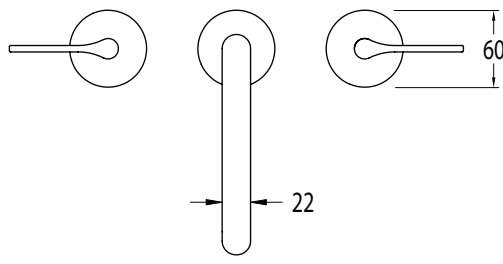

SUSSEX

Sussex Oria Basin Set Chrome (5 Star)

2265581

SPECIFICATIONS

Recommended Use	Residential;Commercial
Colour Finish	Polished Chrome
Primary Material	DR Brass
Recommended Pressure Range	150 - 500 kPa as per AS3500
Max Continuous Working Temperature (deg C)	65
Min Continuous Working Temperature (deg C)	1

WARRANTY

Residential Use (Years)	40
Commercial Use (Years)	10

Please refer to Sussex Warranty page for full Terms and Conditions

Dimensions are nominal measurements only.

CLEANING RECOMMENDATIONS:

We recommend the use of soapy water or approved cleaners. This product should not be cleaned with abrasive materials. Damage caused by any improper treatment is not covered by the product warranty. Refer to Warranty Conditions

Disclaimer: Products in this specification manual must by regulation be installed by licensed and registered trade people. The manufacturer/distributor reserves the right to vary specifications or delete models from their range without prior notification. Dimensions are nominal measurements only. Dimensions and set-outs listed are correct at time of publication however the manufacturer/distributor takes no responsibility for printing errors.

Published 01/04/2026

To see the complete Sussex range go to www.reece.com.au