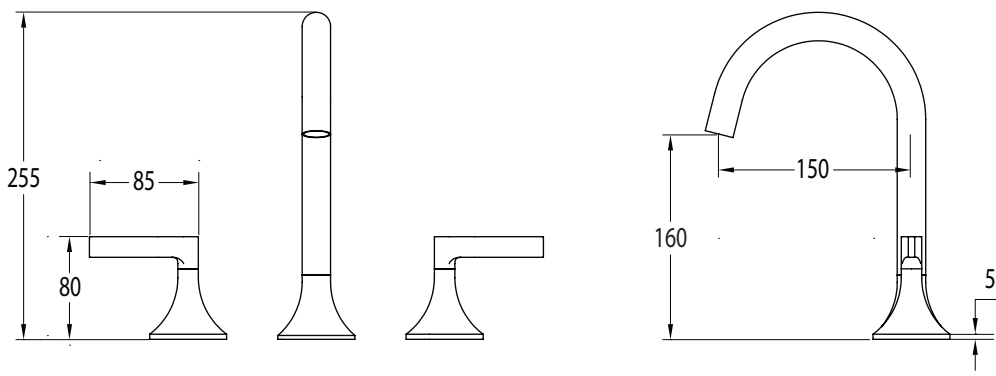

SUSSEX

Sussex Oria Basin Set Chrome (5 Star)

2265581

SPECIFICATIONS

Recommended Use	Residential;Commercial
Colour Finish	Polished Chrome
Primary Material	DR Brass
Recommended Pressure Range	150 - 500 kPa as per AS3500
Max Continuous Working Temperature (deg C)	65
Min Continuous Working Temperature (deg C)	1

WARRANTY

Residential Use (Years)	40
Commercial Use (Years)	10

Please refer to Sussex Warranty page for full Terms and Conditions

Dimensions are nominal measurements only.

CLEANING RECOMMENDATIONS:

We recommend the use of soapy water or approved cleaners. This product should not be cleaned with abrasive materials. Damage caused by any improper treatment is not covered by the product warranty. Refer to Warranty Conditions

Disclaimer: Products in this specification manual must by regulation be installed by licensed and registered trade people. The manufacturer/distributor reserves the right to vary specifications or delete models from their range without prior notification. Dimensions are nominal measurements only. Dimensions and set-outs listed are correct at time of publication however the manufacturer/distributor takes no responsibility for printing errors.

Published 01/04/2026

To see the complete Sussex range go to www.reece.com.au