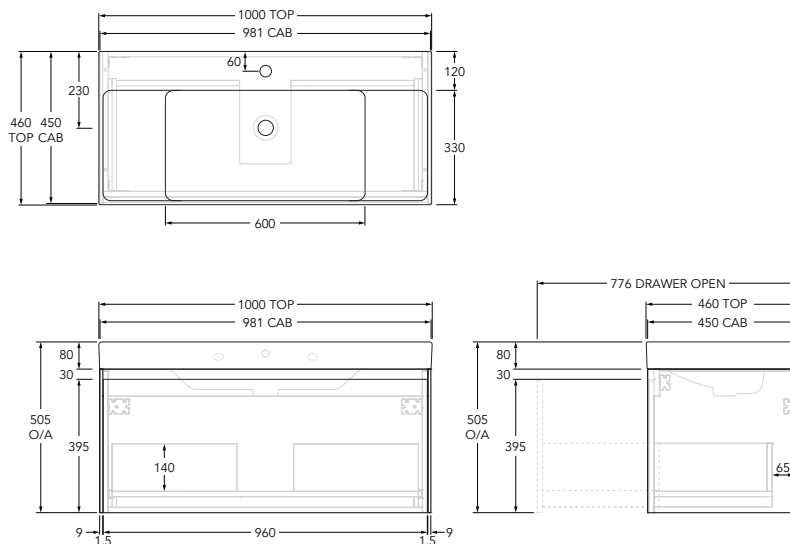

WARRANTY

Residential Use (Years)	10
Commercial Use (Years)	1
Spare Parts & Labour (Years)	1

Please refer to Roca Warranty page for full Terms and Conditions