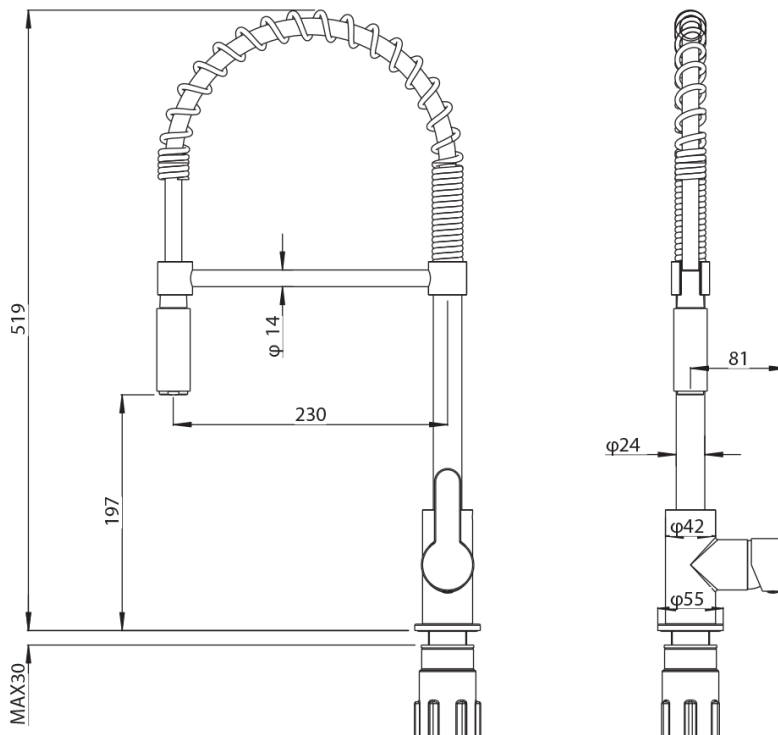

mizu

Mizu Soothe Pull Down Sink Mixer Chrome (5 Star) Lead Free

28925

SPECIFICATIONS	
Recommended Use	Residential;Commercial
Colour Finish	Polished Chrome
Primary Material	Lead Free Brass
Recommended Pressure Range	150 - 500 kPa as per AS3500
Max Continuous Working Temperature (deg C)	80
Min Continuous Working Temperature (deg C)	5
WARRANTY	
Residential & Commercial Use (Years)	25
Spare Parts & Labour (Years)	1
<i>Please refer to Mizu Warranty page for full Terms and Conditions</i>	

Disclaimer: Products in this specification manual must by regulation be installed by licensed and registered trade people. The manufacturer/distributor reserves the right to vary specifications or delete models from their range without prior notification. Dimensions are nominal measurements only. Dimensions and set-outs listed are correct at time of publication however the manufacturer/distributor takes no responsibility for printing errors.