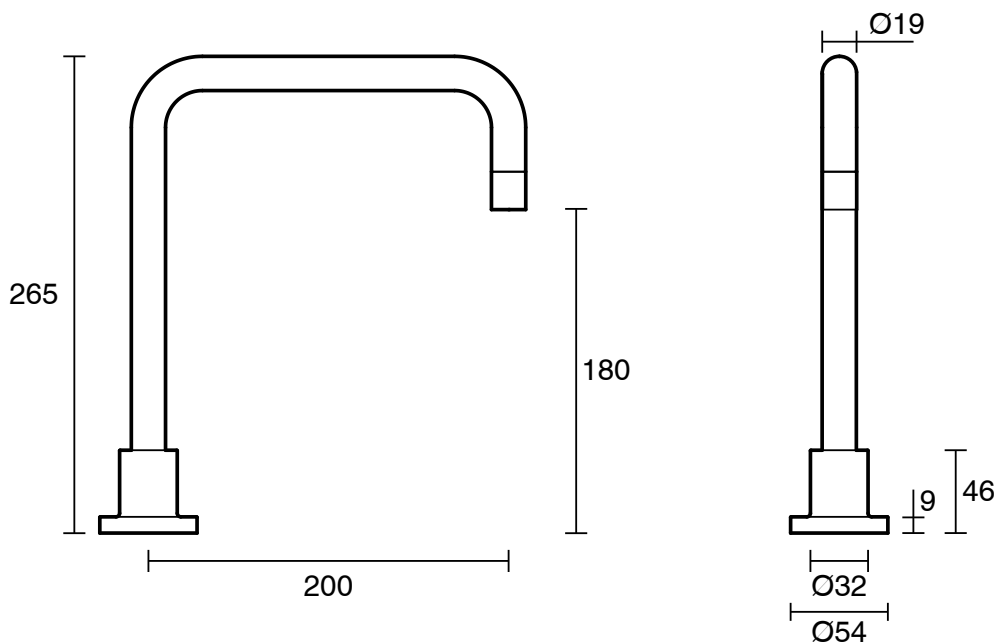

SUSSEX

Scala Hob Sink Swivel Outlet Square Chrome (3 Star) Lead Free

51759

SPECIFICATIONS	
Recommended Use	Residential;Commercial
Colour Finish	Polished Chrome
Primary Material	Lead Free Brass
Recommended Pressure Range	150 - 500 kPa as per AS3500
Max Continuous Working Temperature (deg C)	65
Min Continuous Working Temperature (deg C)	1
WARRANTY	
Residential Use (Years)	40
Commercial Use (Years)	10
<i>Please refer to Sussex Warranty page for full Terms and Conditions</i>	