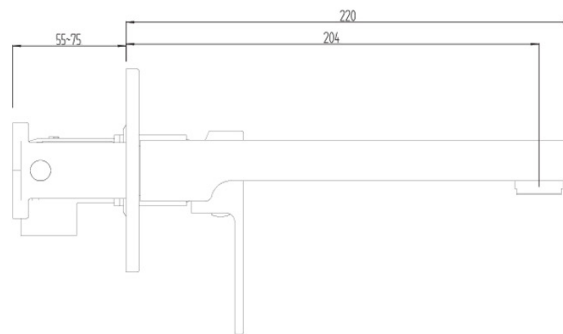

mizu

Mizu Soothe Wall Basin Mixer Tap Set 200mm Matte Black (4 Star)

9505364

SPECIFICATIONS

Recommended Use	Residential;Commercial
Colour Finish	Matte Black
Primary Material	Brass
Recommended Pressure Range	150 - 500 kPa as per AS3500
Max Continuous Working Temperature (deg C)	80
Min Continuous Working Temperature (deg C)	5

WARRANTY

Residential & Commercial Use (Years)	25
Spare Parts & Labour (Years)	1

Please refer to Mizu Warranty page for full Terms and Conditions

Dimensions are nominal measurements only.

CLEANING RECOMMENDATIONS:

We recommend the use of soapy water or approved cleaners. This product should not be cleaned with abrasive materials. Damage caused by any improper treatment is not covered by the product warranty. Refer to Warranty Conditions

Disclaimer: Products in this specification manual must by regulation be installed by licensed and registered trade people. The manufacturer/distributor reserves the right to vary specifications or delete models from their range without prior notification. Dimensions are nominal measurements only. Dimensions and set-outs listed are correct at time of publication however the manufacturer/distributor takes no responsibility for printing errors.

Published 01/04/2026

To see the complete Mizu range go to www.reece.com.au