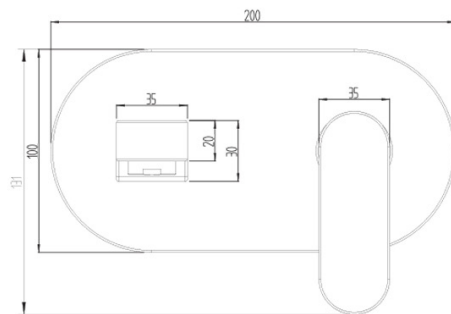

mizu

Mizu Soothe Wall Basin Mixer Tap Set 200mm Matte Black (4 Star)

9505364

SPECIFICATIONS

Recommended Use	Residential;Commercial
Colour Finish	Matte Black
Primary Material	Brass
Recommended Pressure Range	150 - 500 kPa as per AS3500
Max Continuous Working Temperature (deg C)	80
Min Continuous Working Temperature (deg C)	5

WARRANTY

Residential & Commercial Use (Years)	25
Spare Parts & Labour (Years)	1

Please refer to Mizu Warranty page for full Terms and Conditions

Dimensions are nominal measurements only.

CLEANING RECOMMENDATIONS:

We recommend the use of soapy water or approved cleaners. This product should not be cleaned with abrasive materials. Damage caused by any improper treatment is not covered by the product warranty. Refer to Warranty Conditions

Disclaimer: Products in this specification manual must by regulation be installed by licensed and registered trade people. The manufacturer/distributor reserves the right to vary specifications or delete models from their range without prior notification. Dimensions are nominal measurements only. Dimensions and set-outs listed are correct at time of publication however the manufacturer/distributor takes no responsibility for printing errors.

Published 01/04/2026

To see the complete Mizu range go to www.reece.com.au