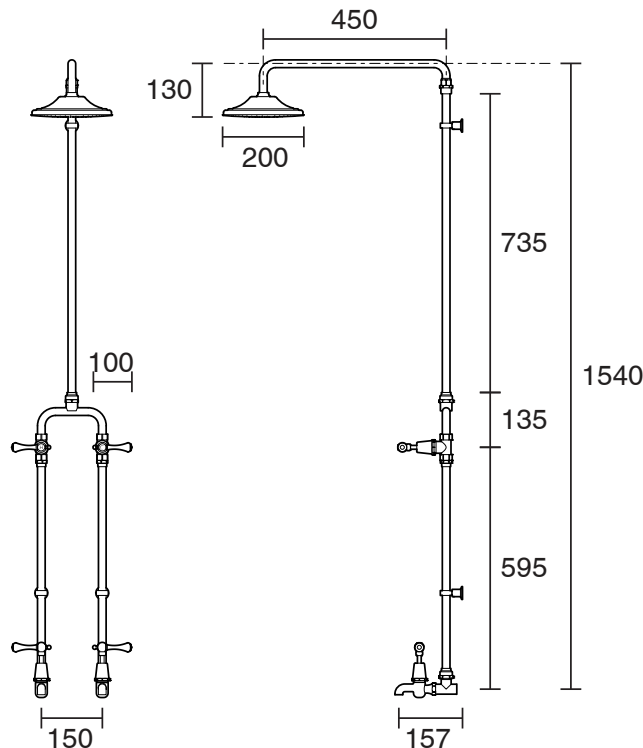

KADO

Kado Era Exposed Shower & Bath Set Lever Handle Brass Gold (3 Star)

9507560

SPECIFICATIONS	
Recommended Use	Residential;Commercial
Colour	Brass Gold
Finish	Polished
Material	DR Brass
Recommended Pressure Range	150 - 500 kPa
Maximum Continuous Working Temperature	80 deg C
Suitable for Storage Tank Hot Water	Yes
Suitable for Continuous Flow Hot Water	Yes
Suitable for Gravity Feed Hot Water	No
WARRANTY	
Residential & Commercial Use (Years)	25
Spare Parts & Labour (Years)	1
<i>Please refer to Kado Warranty Page for full Terms and Conditions</i>	