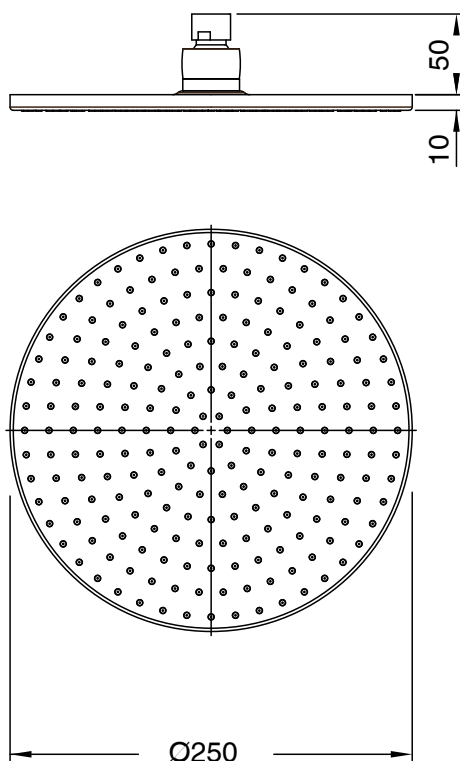

SUSSEX

Sussex Pure Shower Head 250mm Matte Black (3 Star)

2299617

SPECIFICATIONS

Recommended Use	Residential;Commercial
Colour Finish	Matte Black
Primary Material	DR Brass
Recommended Pressure Range	150 - 500 kPa as per AS3500
Max Continuous Working Temperature (deg C)	65
Min Continuous Working Temperature (deg C)	1

WARRANTY

Residential Use (Years)	40
Commercial Use (Years)	10

Please refer to Sussex Warranty page for full Terms and Conditions

Dimensions are nominal measurements only.

CLEANING RECOMMENDATIONS:

We recommend the use of soapy water or approved cleaners. This product should not be cleaned with abrasive materials. Damage caused by any improper treatment is not covered by the product warranty. Refer to Warranty Conditions

Disclaimer: Products in this specification manual must by regulation be installed by licensed and registered trade people. The manufacturer/distributor reserves the right to vary specifications or delete models from their range without prior notification. Dimensions are nominal measurements only. Dimensions and set-outs listed are correct at time of publication however the manufacturer/distributor takes no responsibility for printing errors.

Published 13/04/2026

To see the complete Sussex range go to www.reece.com.au