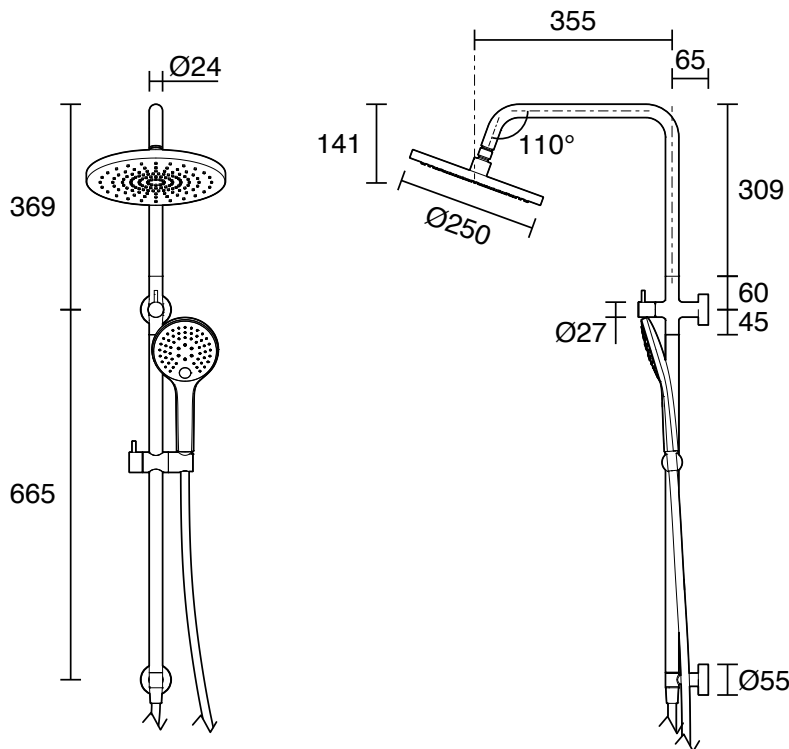

## Mizu Drift Twin Rail Shower 250mm ABS Overhead with Top Rail Water Inlet Brushed Bronze (5 Star)

2269239

SPECIFICATIONS	
Recommended Use	Residential;Commercial
Colour Finish	Brushed Bronze
Primary Material	Brass
Recommended Pressure Range	150 - 500 kPa as per AS3500
Max Continuous Working Temperature (deg C)	60
Min Continuous Working Temperature (deg C)	5
WARRANTY	
Residential & Commercial Use (Years)	25
Spare Parts & Labour (Years)	1
<i>Please refer to Mizu Warranty page for full Terms and Conditions</i>	

Dimensions are nominal measurements only.