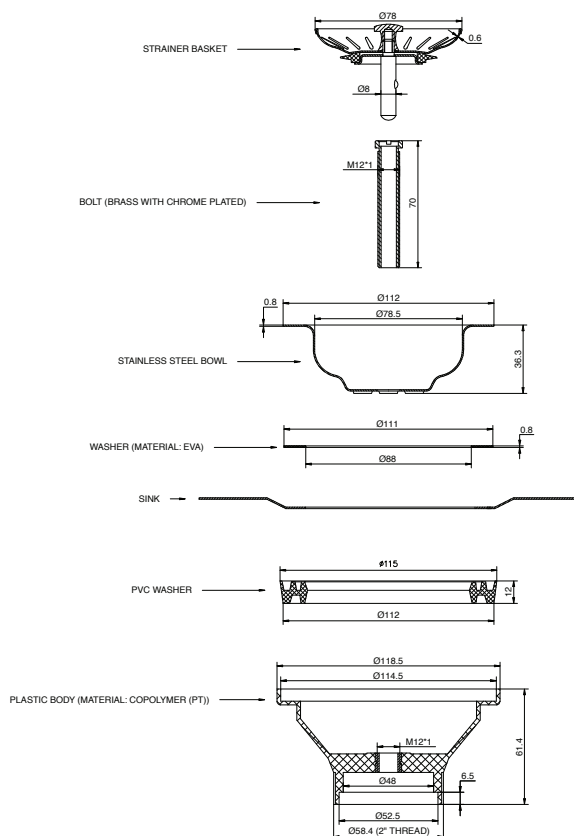

Memo Basket Plug & Waste 90mm x 50mm (Suits All Sinks) Black

9511258

SPECIFICATIONS

Recommended Use	Residential;Commercial
Material	Stainless Steel (304 Grade)
Colour	Black
Finish	Satin
Size	90mm x 50mm
Suitable for	This waste is suitable for a variety of different sink materials, including fireclay, granite, and stainless steel

WARRANTY

Spare Parts & Labour (Years)	1

Please refer to Memo Warranty Page for full Terms and Conditions

Dimensions are nominal measurements only.

CLEANING RECOMMENDATIONS:

We recommend using a soft cloth or moist sponge with soapy water or mild detergent. Rinse with clean water, towel dry after cleaning. Clean regularly to protect surface finish. Do not use chemical or abrasive cleaners, avoid using a scrubbing brush or scourer sponge to clean. A soft brush can be used for hard to reach places. Damage caused by any improper treatment is not covered by the product warranty. Refer to Warranty Conditions.

Disclaimer: Products in this specification manual must by regulation be installed by licensed and registered trade people. The manufacturer/distributor reserves the right to vary specifications or delete models from their range without prior notification. Dimensions are nominal measurements only. Dimensions and set-outs listed are correct at time of publication however the manufacturer/distributor takes no responsibility for printing errors.

Published 01/04/2026

To see the complete Memo range go to www.reece.com.au