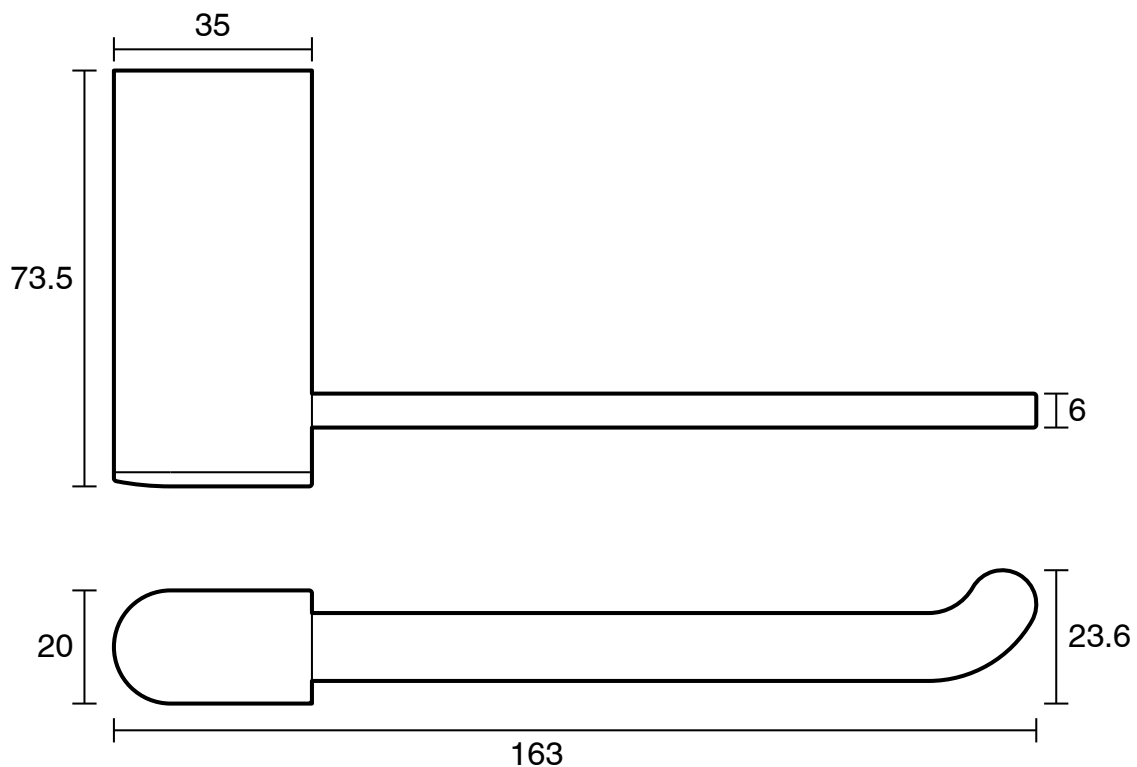

mizu

Mizu Soothe Toilet Roll Holder Matte Black

2268105

SPECIFICATIONS

Recommended Use	Residential;Commercial
Colour Finish	Matte Black
Primary Material	Brass

WARRANTY

Residential & Commercial Use (Years)	25
Spare Parts & Labour (Years)	1

Please refer to Mizu Warranty page for full Terms and Conditions

Dimensions are nominal measurements only.

CLEANING RECOMMENDATIONS:

We recommend the use of soapy water or approved cleaners. This product should not be cleaned with abrasive materials. Damage caused by any improper treatment is not covered by the product warranty. Refer to Warranty Conditions

Disclaimer: Products in this specification manual must by regulation be installed by licensed and registered trade people. The manufacturer/distributor reserves the right to vary specifications or delete models from their range without prior notification. Dimensions are nominal measurements only. Dimensions and set-outs listed are correct at time of publication however the manufacturer/distributor takes no responsibility for printing errors.

Published 01/04/2026

To see the complete Mizu range go to www.reece.com.au