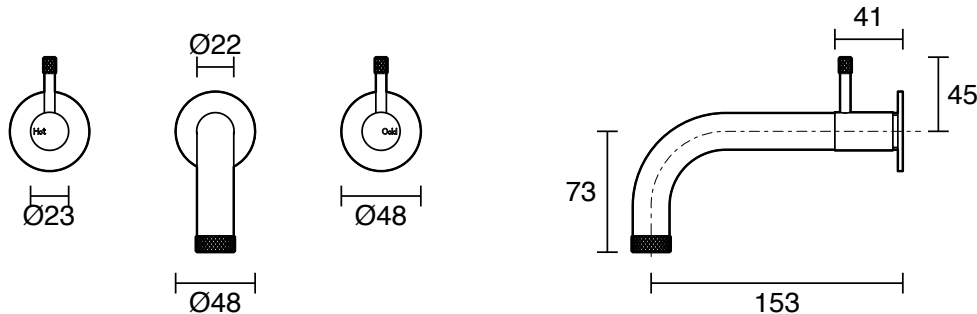

SUSSEX

Sussex Scala Nova Wall Basin/Bath Set 150mm PVD Matte Black (5 Star) Lead Free

43604

SPECIFICATIONS	
Recommended Use	Residential;Commercial
Colour Finish	Matte Black
Primary Material	Lead Free Brass
Recommended Pressure Range	150 - 500 kPa as per AS3500
Max Continuous Working Temperature (deg C)	65
Min Continuous Working Temperature (deg C)	1
WARRANTY	
Residential Use (Years)	40
Commercial Use (Years)	10
<i>Please refer to Sussex Warranty page for full Terms and Conditions</i>	

Disclaimer: Products in this specification manual must by regulation be installed by licensed and registered trade people. The manufacturer/distributor reserves the right to vary specifications or delete models from their range without prior notification. Dimensions are nominal measurements only. Dimensions and set-outs listed are correct at time of publication however the manufacturer/distributor takes no responsibility for printing errors.