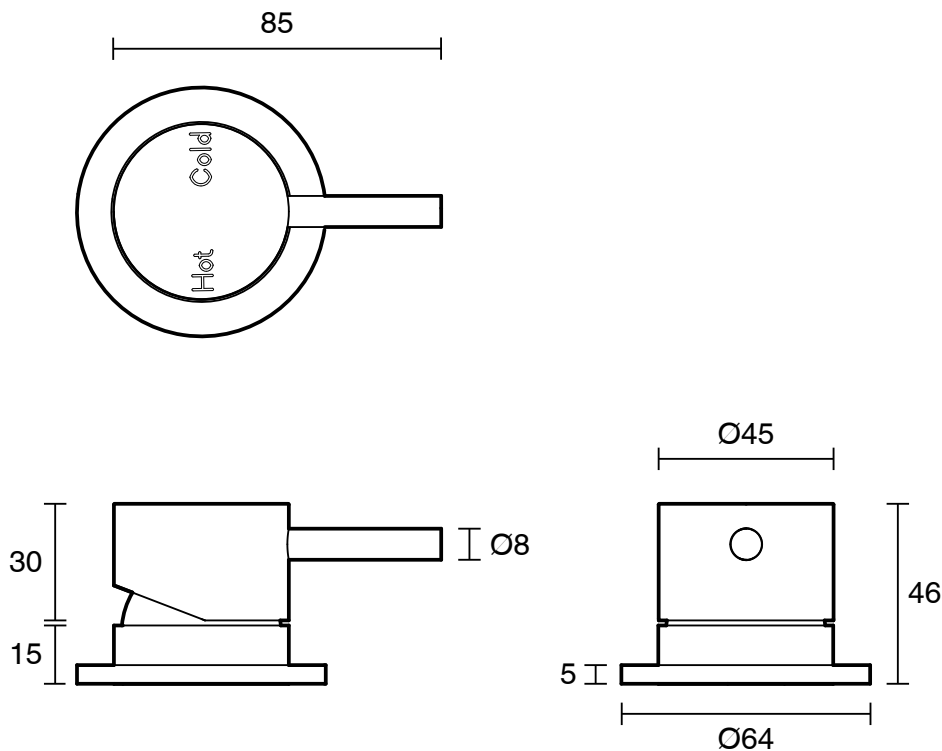

SUSSEX

Sussex Scala Hob Bath Mixer Tap LUX PVD Brushed Platinum Gold

2268200

SPECIFICATIONS	
Recommended Use	Residential;Commercial
Colour Finish	Brushed Platinum Gold
Primary Material	DR Brass
Recommended Pressure Range	150 - 500 kPa as per AS3500
Max Continuous Working Temperature (deg C)	65
Min Continuous Working Temperature (deg C)	1
WARRANTY	
Residential Use (Years)	40
Commercial Use (Years)	10
<i>Please refer to Sussex Warranty page for full Terms and Conditions</i>	

Disclaimer: Products in this specification manual must by regulation be installed by licensed and registered trade people. The manufacturer/distributor reserves the right to vary specifications or delete models from their range without prior notification. Dimensions are nominal measurements only. Dimensions and set-outs listed are correct at time of publication however the manufacturer/distributor takes no responsibility for printing errors.