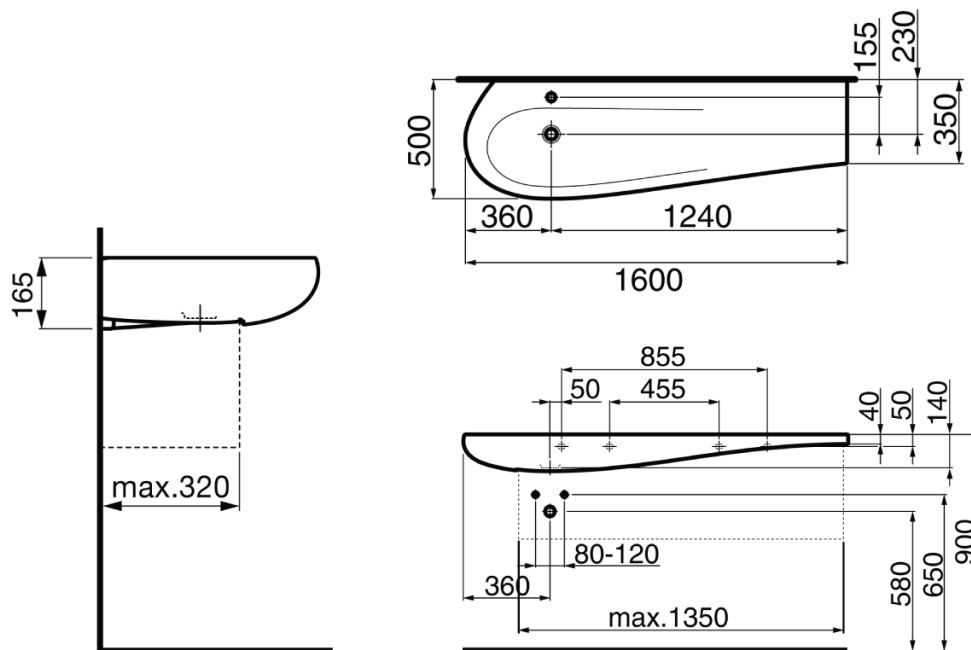

LAUFEN

LAUFEN Alessi One Wall Basin Left Hand Bowl 1 Taphole 1600mm White

9503643

SPECIFICATIONS

Recommended Use	Residential;Commercial
Primary Material	Vitreous China
Colour Finish	White
Bowl Capacity (L)	7.5
Weight (kg)	35.5
Taphole Configuration	One
Overflow Included	No
Plug & Waste Included	No

WARRANTY

Residential & Commercial Use (Years)	25
Spare Parts & Labour (Years)	1

Please refer to LAUFEN Warranty page for full Terms and Conditions

Set out may differ based on trap used.

Dimensions are nominal measurements only.

CLEANING RECOMMENDATIONS:

We recommend the use of soapy water or approved cleaners. This product should not be cleaned with abrasive materials. Damage caused by any improper treatment is not covered by the product warranty. Refer to Warranty Conditions

Disclaimer: Products in this specification manual must by regulation be installed by licensed and registered trade people. The manufacturer/distributor reserves the right to vary specifications or delete models from their range without prior notification. Dimensions are nominal measurements only. Dimensions and set-outs listed are correct at time of publication however the manufacturer/distributor takes no responsibility for printing errors.

Published 24/04/2026

To see the complete LAUFEN range go to www.reece.com.au