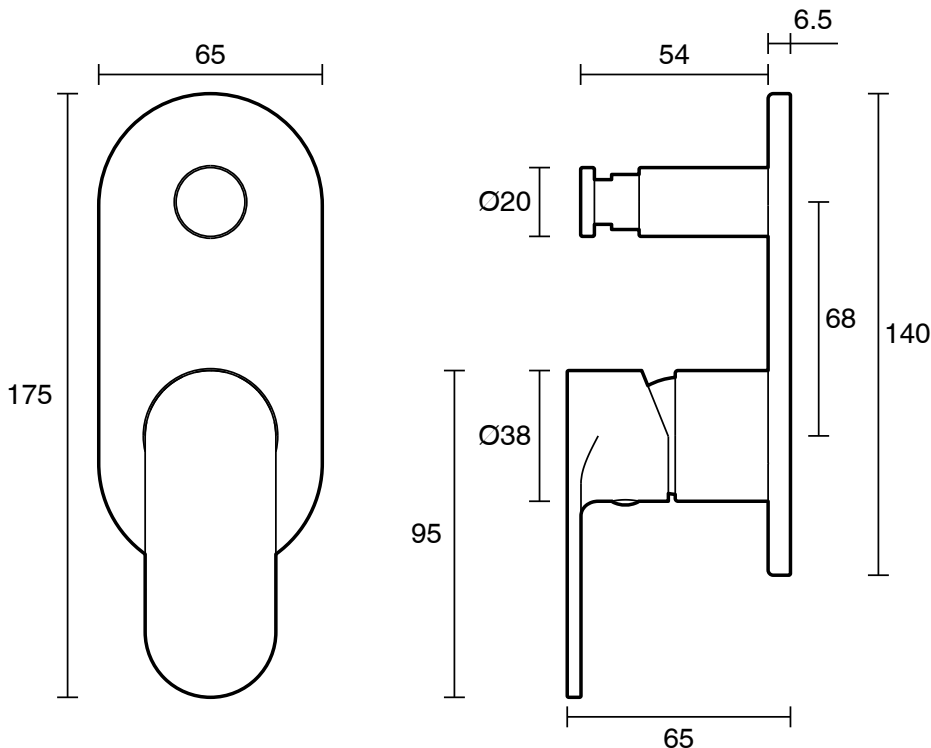

mizu

Mizu Soothe MK2 Shower Mixer with Diverter Trimset Brushed Gunmetal

2265222

SPECIFICATIONS	
Recommended Use	Residential;Commercial
Colour Finish	Brushed Gunmetal
Primary Material	DR Brass
Recommended Pressure Range	150 - 500 kPa as per AS3500
Max Continuous Working Temperature (deg C)	70
Min Continuous Working Temperature (deg C)	5
WARRANTY	
Residential & Commercial Use (Years)	25
Spare Parts & Labour (Years)	1
<i>Please refer to Mizu Warranty page for full Terms and Conditions</i>	

Disclaimer: Products in this specification manual must by regulation be installed by licensed and registered trade people. The manufacturer/distributor reserves the right to vary specifications or delete models from their range without prior notification. Dimensions are nominal measurements only. Dimensions and set-outs listed are correct at time of publication however the manufacturer/distributor takes no responsibility for printing errors.