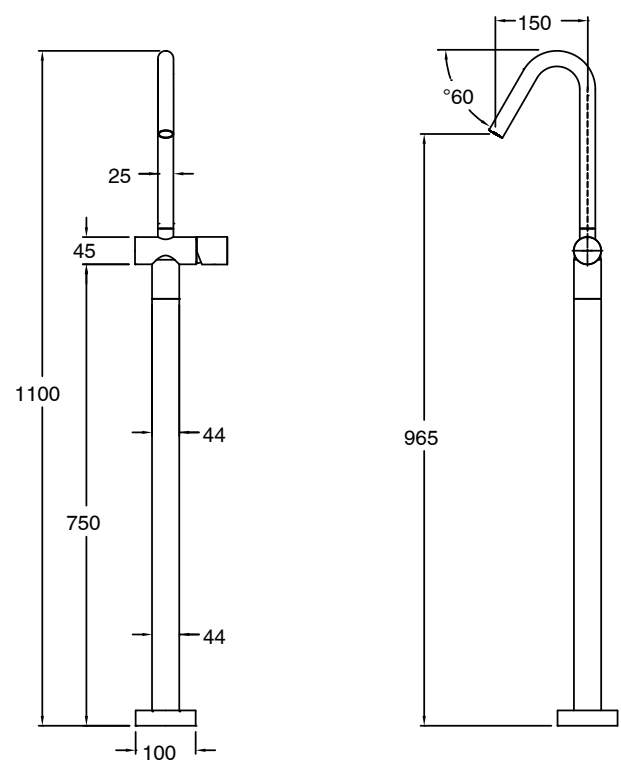

SUSSEX

Sussex Pure Floor Mounted Bath Mixer Tap Trimset with Cirque Textured Handle
PVD Brushed Bronze
9511128

SPECIFICATIONS

Recommended Use	Residential;Commercial
Colour Finish	Brushed Bronze
Primary Material	DR Brass
Recommended Pressure Range	150 - 500 kPa as per AS3500
Max Continuous Working Temperature (deg C)	65
Min Continuous Working Temperature (deg C)	1

WARRANTY

Residential Use (Years)	40
Commercial Use (Years)	10

Please refer to Sussex Warranty page for full Terms and Conditions

Dimensions are nominal measurements only.

CLEANING RECOMMENDATIONS:

We recommend the use of soapy water or approved cleaners. This product should not be cleaned with abrasive materials. Damage caused by any improper treatment is not covered by the product warranty. Refer to Warranty Conditions

Disclaimer: Products in this specification manual must by regulation be installed by licensed and registered trade people. The manufacturer/distributor reserves the right to vary specifications or delete models from their range without prior notification. Dimensions are nominal measurements only. Dimensions and set-outs listed are correct at time of publication however the manufacturer/distributor takes no responsibility for printing errors.

Published 21/04/2026

To see the complete Sussex range go to www.reece.com.au