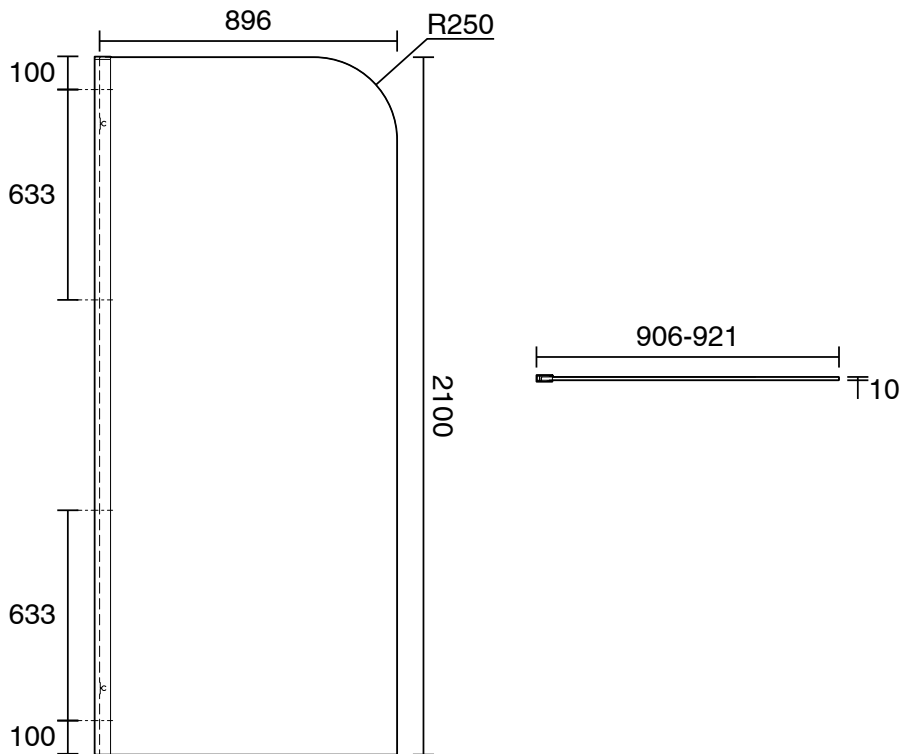

KADO

Kado Lux Frameless Curved Panel with Wall Channel Clear Glass 900mm Brushed Nickel

1710130

SPECIFICATIONS

Recommended Use	Residential;Commercial
Colour Finish	Clear;Brushed Nickel
Primary Material	Glass
Frame Configuration	Frameless
Screen Shape	Curved
Screen Appearance	Clear
Screen Fixing	Channel
Mounting	Wall

WARRANTY

Residential & Commercial Use (Years)	7
Spare Parts & Labour (Years)	1

Please refer to Kado Warranty Page for full Terms and Conditions

Dimensions are nominal measurements only.

CLEANING RECOMMENDATIONS:

We recommend the use of soapy water or approved cleaners. This product should not be cleaned with abrasive materials. Damage caused by any improper treatment is not covered by the product warranty. Refer to Warranty Conditions

Disclaimer: Products in this specification manual must by regulation be installed by licensed and registered trade people. The manufacturer/distributor reserves the right to vary specifications or delete models from their range without prior notification. Dimensions are nominal measurements only. Dimensions and set-outs listed are correct at time of publication however the manufacturer/distributor takes no responsibility for printing errors.

Published 01/04/2026

To see the complete Kado range go to www.reece.com.au