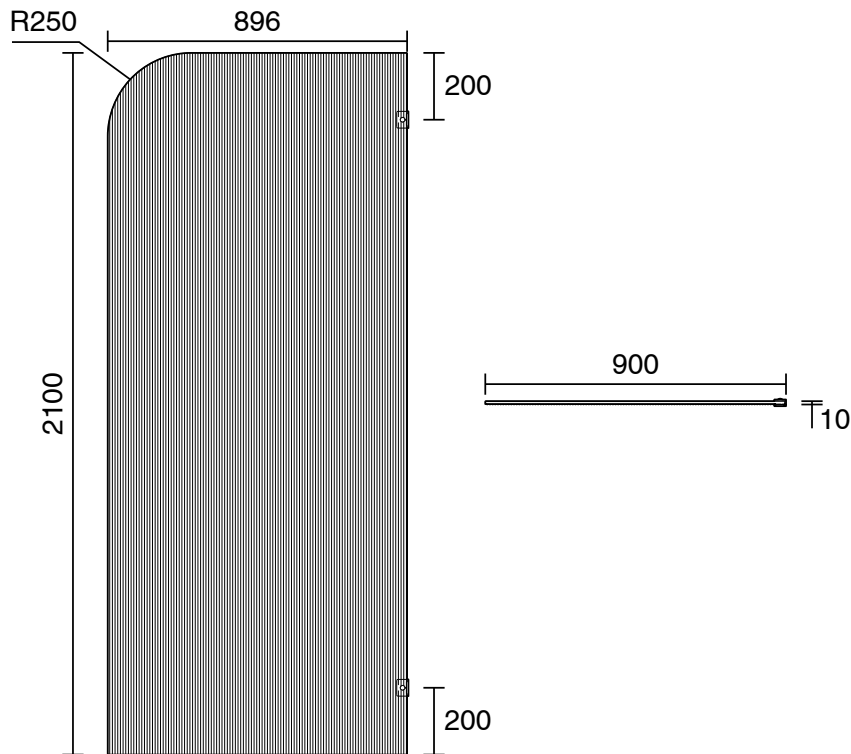

KADO

Kado Lux Frameless Curved Right Fluted Panel with Wall Clips 900mm Matte Black

1710093

SPECIFICATIONS

Recommended Use	Residential;Commercial
Colour Finish	Matte Black;Clear
Primary Material	Glass
Frame Configuration	Frameless
Screen Shape	Curved
Screen Appearance	Fluted
Screen Fixing	Clips
Mounting	Wall

WARRANTY

Residential & Commercial Use (Years)	7
Spare Parts & Labour (Years)	1

Please refer to Kado Warranty Page for full Terms and Conditions

Dimensions are nominal measurements only.

CLEANING RECOMMENDATIONS:

We recommend the use of soapy water or approved cleaners. This product should not be cleaned with abrasive materials. Damage caused by any improper treatment is not covered by the product warranty. Refer to Warranty Conditions

Disclaimer: Products in this specification manual must by regulation be installed by licensed and registered trade people. The manufacturer/distributor reserves the right to vary specifications or delete models from their range without prior notification. Dimensions are nominal measurements only. Dimensions and set-outs listed are correct at time of publication however the manufacturer/distributor takes no responsibility for printing errors.

Published 01/04/2026

To see the complete Kado range go to www.reece.com.au