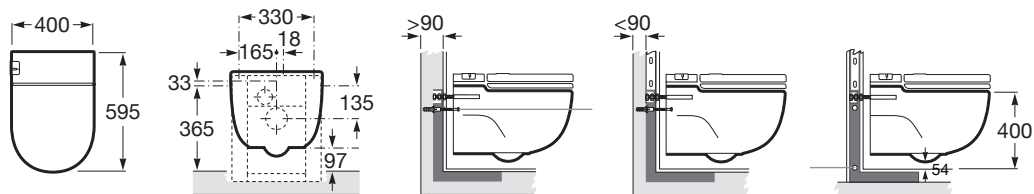

Roca Meridian In Tank Wall Hung Pan with Soft Close Seat & L Support White (4 Star)

9505388

SPECIFICATIONS	
Recommended Use	Residential;Commercial
Pan Material	Vitreous China
Rim Configuration	Box
Pan Outlet Type	P Trap
Pan Weight (kg)	45
Mounting	Wall
Toilet Seat Included	Yes
WARRANTY	
Residential & Commercial Use (Years)	25
Spare Parts & Labour (Years)	1
<i>Please refer to Roca Warranty page for full Terms and Conditions</i>	

Disclaimer: Products in this specification manual must by regulation be installed by licensed and registered trade people. The manufacturer/distributor reserves the right to vary specifications or delete models from their range without prior notification. Dimensions are nominal measurements only. Dimensions and set-outs listed are correct at time of publication however the manufacturer/distributor takes no responsibility for printing errors.