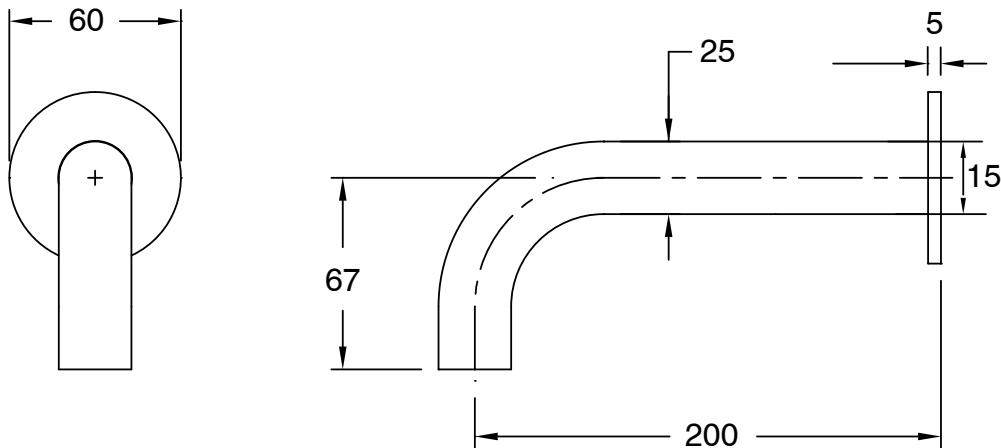

SUSSEX

Sussex Pure Wall Basin Outlet 200mm PVD Brushed Gold (3 Star) Lead Free

50880

SPECIFICATIONS

Recommended Use	Residential;Commercial
Colour Finish	Brushed Gold
Primary Material	Lead Free Brass
Recommended Pressure Range	150 - 500 kPa as per AS3500
Max Continuous Working Temperature (deg C)	65
Min Continuous Working Temperature (deg C)	1

WARRANTY

Residential Use (Years)	40
Commercial Use (Years)	10

Please refer to Sussex Warranty page for full Terms and Conditions

Dimensions are nominal measurements only.

CLEANING RECOMMENDATIONS:

We recommend the use of soapy water or approved cleaners. This product should not be cleaned with abrasive materials. Damage caused by any improper treatment is not covered by the product warranty. Refer to Warranty Conditions

Disclaimer: Products in this specification manual must by regulation be installed by licensed and registered trade people. The manufacturer/distributor reserves the right to vary specifications or delete models from their range without prior notification. Dimensions are nominal measurements only. Dimensions and set-outs listed are correct at time of publication however the manufacturer/distributor takes no responsibility for printing errors.

Published 07/05/2026

To see the complete Sussex range go to www.reece.com.au