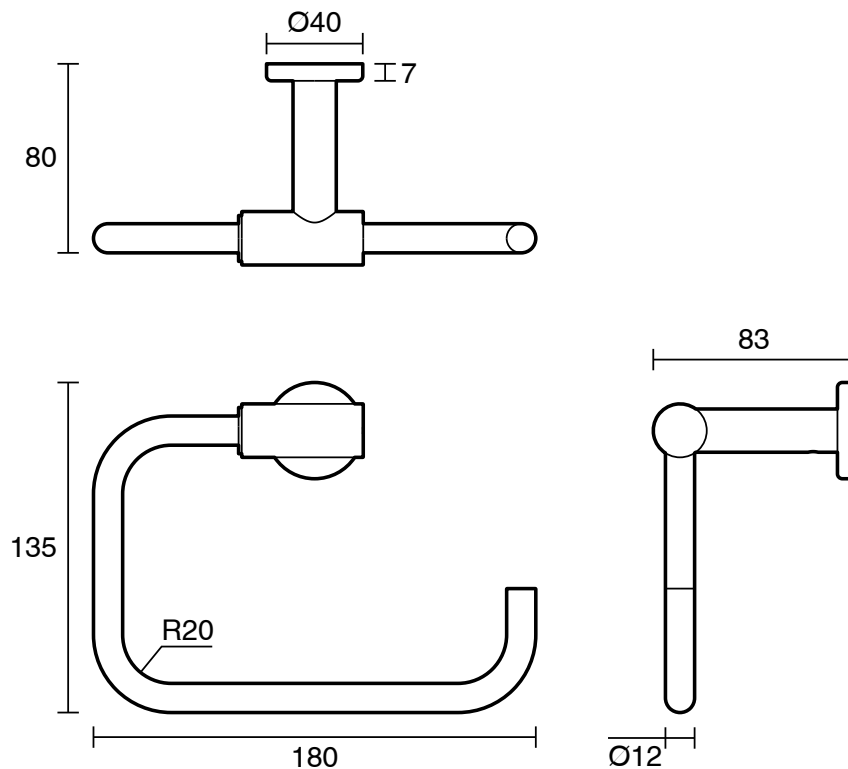

mizu

Mizu Drift Square Guest Towel Holder Matte Black

9506771

SPECIFICATIONS	
Recommended Use	Residential;Commercial
Colour Finish	Matte Black
Primary Material	DR Brass
WARRANTY	
Residential & Commercial Use (Years)	25
Spare Parts & Labour (Years)	1
<i>Please refer to Mizu Warranty page for full Terms and Conditions</i>	

Disclaimer: Products in this specification manual must by regulation be installed by licensed and registered trade people. The manufacturer/distributor reserves the right to vary specifications or delete models from their range without prior notification. Dimensions are nominal measurements only. Dimensions and set-outs listed are correct at time of publication however the manufacturer/distributor takes no responsibility for printing errors.