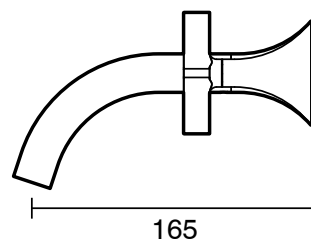

## Sussex Oria Cross Handle Wall Basin Set 165mm Outlet PVD Brushed Nickel (5 Star) Lead Free

39651

SPECIFICATIONS	
Recommended Use	Residential;Commercial
Colour Finish	Brushed Nickel
Primary Material	Lead Free Brass
Recommended Pressure Range	150 - 500 kPa as per AS3500
Max Continuous Working Temperature (deg C)	65
Min Continuous Working Temperature (deg C)	1
WARRANTY	
Residential Use (Years)	40
Commercial Use (Years)	10
<i>Please refer to Sussex Warranty page for full Terms and Conditions</i>	

Dimensions are nominal measurements only.