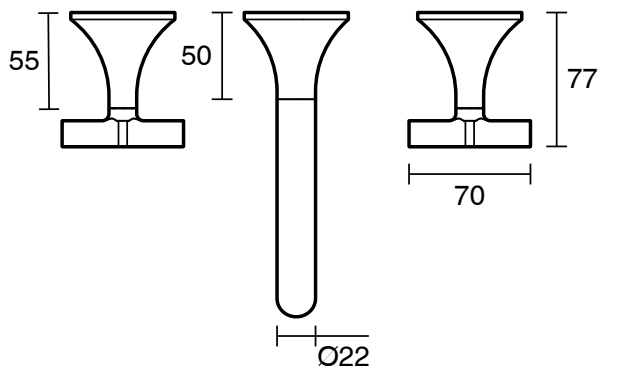

## Sussex Oria Cross Handle Wall Basin Set 165mm Outlet PVD Brushed Nickel (5 Star) Lead Free

39651

SPECIFICATIONS	
Recommended Use	Residential;Commercial
Colour Finish	Brushed Nickel
Primary Material	Lead Free Brass
Recommended Pressure Range	150 - 500 kPa as per AS3500
Max Continuous Working Temperature (deg C)	65
Min Continuous Working Temperature (deg C)	1
WARRANTY	
Residential Use (Years)	40
Commercial Use (Years)	10
<i>Please refer to Sussex Warranty page for full Terms and Conditions</i>	

Dimensions are nominal measurements only.