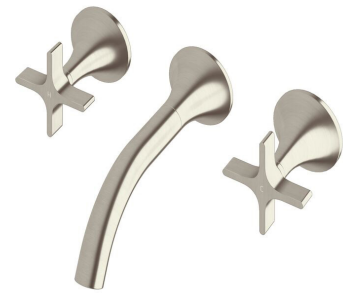

## Sussex Oria Cross Handle Wall Basin Set 165mm Outlet PVD Brushed Nickel (5 Star) Lead Free

39651

SPECIFICATIONS	
Recommended Use	Residential;Commercial
Colour Finish	Brushed Nickel
Primary Material	Lead Free Brass
Recommended Pressure Range	150 - 500 kPa as per AS3500
Max Continuous Working Temperature (deg C)	65
Min Continuous Working Temperature (deg C)	1
WARRANTY	
Residential Use (Years)	40
Commercial Use (Years)	10
<i>Please refer to Sussex Warranty page for full Terms and Conditions</i>	