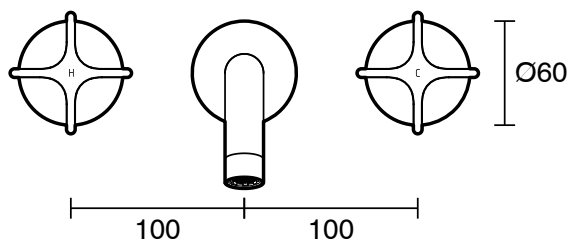

## Sussex Oria Cross Handle Wall Basin Set 165mm Outlet PVD Brushed Nickel (5 Star) Lead Free

39651

SPECIFICATIONS	
Recommended Use	Residential;Commercial
Colour Finish	Brushed Nickel
Primary Material	Lead Free Brass
Recommended Pressure Range	150 - 500 kPa as per AS3500
Max Continuous Working Temperature (deg C)	65
Min Continuous Working Temperature (deg C)	1
WARRANTY	
Residential Use (Years)	40
Commercial Use (Years)	10
<i>Please refer to Sussex Warranty page for full Terms and Conditions</i>	

Dimensions are nominal measurements only.