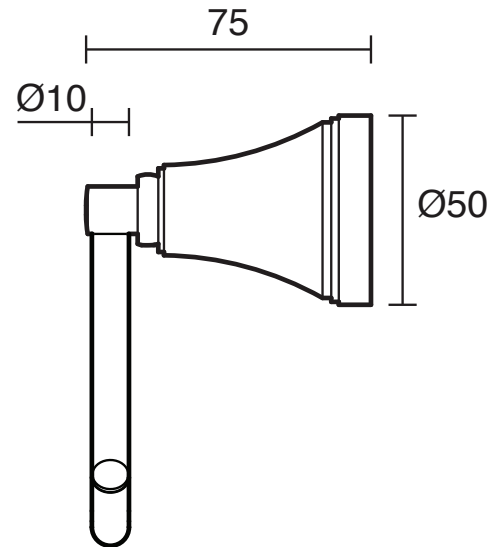

KADO

Kado Era Toilet Roll Holder Matte Black

2263727

SPECIFICATIONS

Recommended Use	Residential;Commercial
Colour	Matte Black
Material	Zinc/Steel

WARRANTY

Residential & Commercial Use (Years)	25
Parts Replacement Only (Years)	1

Please refer to Kado Warranty Page for full Terms and Conditions

Dimensions are nominal measurements only.

CLEANING RECOMMENDATIONS:

We recommend the use of soapy water or approved cleaners. This product should not be cleaned with abrasive materials. Damage caused by any improper treatment is not covered by the product warranty. Refer to Warranty Conditions

Disclaimer: Products in this specification manual must by regulation be installed by licensed and registered trade people. The manufacturer/distributor reserves the right to vary specifications or delete models from their range without prior notification. Dimensions are nominal measurements only. Dimensions and set-outs listed are correct at time of publication however the manufacturer/distributor takes no responsibility for printing errors.

Published 01/04/2026

To see the complete Kado range go to www.reece.com.au