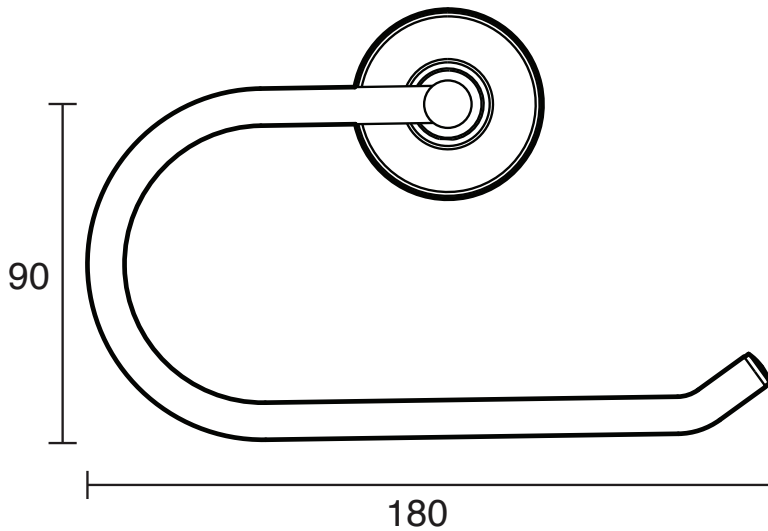

KADO

Kado Era Toilet Roll Holder Matte Black

2263727

SPECIFICATIONS

Recommended Use	Residential;Commercial
Colour	Matte Black
Material	Zinc/Steel

WARRANTY

Residential & Commercial Use (Years)	25
Parts Replacement Only (Years)	1

Please refer to Kado Warranty Page for full Terms and Conditions

Dimensions are nominal measurements only.

CLEANING RECOMMENDATIONS:

We recommend the use of soapy water or approved cleaners. This product should not be cleaned with abrasive materials. Damage caused by any improper treatment is not covered by the product warranty. Refer to Warranty Conditions

Disclaimer: Products in this specification manual must by regulation be installed by licensed and registered trade people. The manufacturer/distributor reserves the right to vary specifications or delete models from their range without prior notification. Dimensions are nominal measurements only. Dimensions and set-outs listed are correct at time of publication however the manufacturer/distributor takes no responsibility for printing errors.

Published 01/04/2026

To see the complete Kado range go to www.reece.com.au