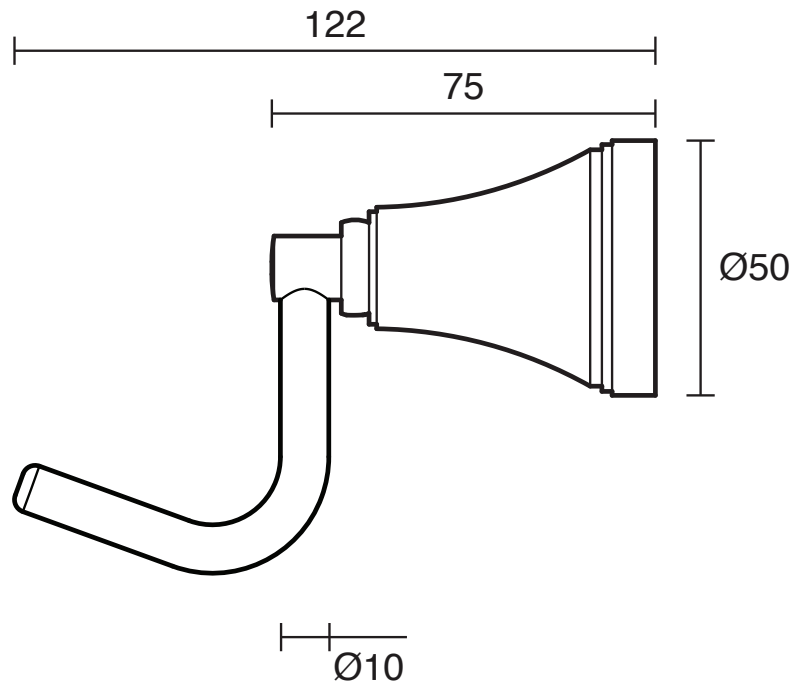

KADO

Kado Era Robe Hook Brushed Nickel

9512122

SPECIFICATIONS

Recommended Use	Residential;Commercial
Colour	Brushed Nickel
Material	Zinc/Steel

WARRANTY

Residential & Commercial Use (Years)	25
Parts Replacement Only (Years)	1

Please refer to Kado Warranty Page for full Terms and Conditions

Dimensions are nominal measurements only.

CLEANING RECOMMENDATIONS:

We recommend the use of soapy water or approved cleaners. This product should not be cleaned with abrasive materials. Damage caused by any improper treatment is not covered by the product warranty. Refer to Warranty Conditions

Disclaimer: Products in this specification manual must by regulation be installed by licensed and registered trade people. The manufacturer/distributor reserves the right to vary specifications or delete models from their range without prior notification. Dimensions are nominal measurements only. Dimensions and set-outs listed are correct at time of publication however the manufacturer/distributor takes no responsibility for printing errors.

Published 01/04/2026

To see the complete Kado range go to www.reece.com.au