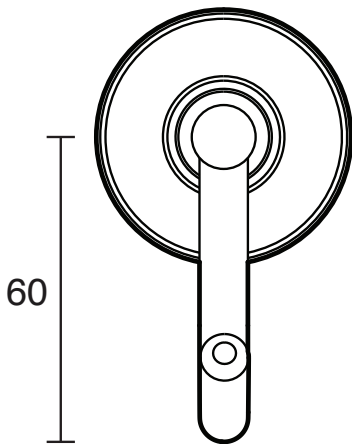

KADO

Kado Era Robe Hook Brushed Nickel

9512122

SPECIFICATIONS

Recommended Use	Residential;Commercial
Colour	Brushed Nickel
Material	Zinc/Steel

WARRANTY

Residential & Commercial Use (Years)	25
Parts Replacement Only (Years)	1

Please refer to Kado Warranty Page for full Terms and Conditions

Dimensions are nominal measurements only.

CLEANING RECOMMENDATIONS:

We recommend the use of soapy water or approved cleaners. This product should not be cleaned with abrasive materials. Damage caused by any improper treatment is not covered by the product warranty. Refer to Warranty Conditions

Disclaimer: Products in this specification manual must by regulation be installed by licensed and registered trade people. The manufacturer/distributor reserves the right to vary specifications or delete models from their range without prior notification. Dimensions are nominal measurements only. Dimensions and set-outs listed are correct at time of publication however the manufacturer/distributor takes no responsibility for printing errors.

Published 01/04/2026

To see the complete Kado range go to www.reece.com.au