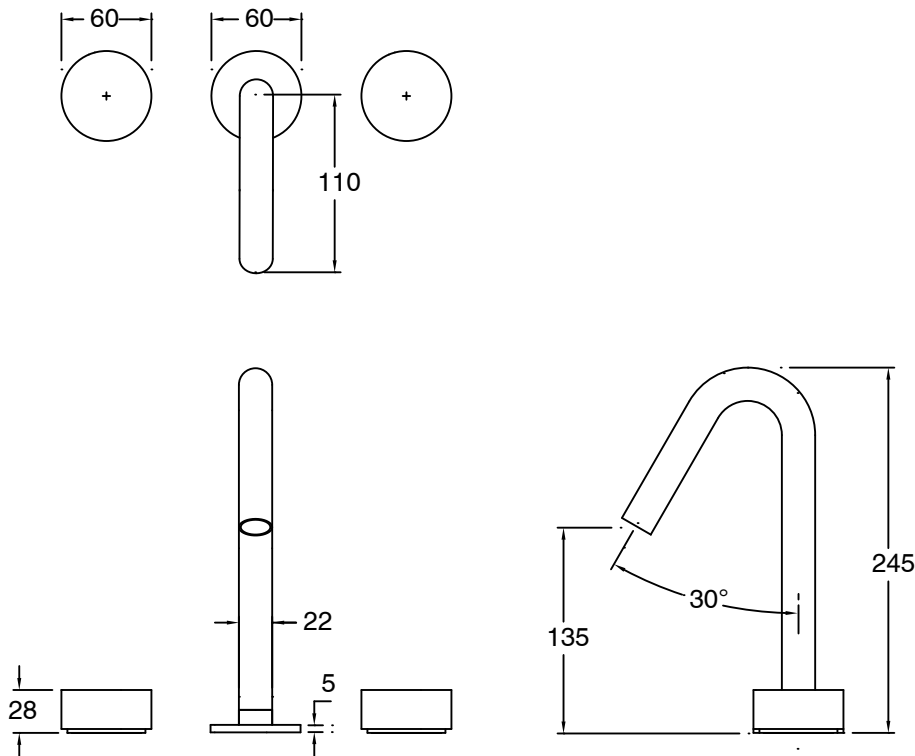

SUSSEX

Sussex Pure Basin Set with Cirque Textured Handles PVD Brushed Gunmetal (5 Star)

9511677

SPECIFICATIONS

Recommended Use	Residential;Commercial
Colour Finish	Brushed Smoke Gunmetal
Primary Material	DR Brass
Recommended Pressure Range	150 - 500 kPa as per AS3500
Max Continuous Working Temperature (deg C)	65
Min Continuous Working Temperature (deg C)	1

WARRANTY

Residential Use (Years)	40
Commercial Use (Years)	10

Please refer to Sussex Warranty page for full Terms and Conditions

Dimensions are nominal measurements only.

CLEANING RECOMMENDATIONS:

We recommend the use of soapy water or approved cleaners. This product should not be cleaned with abrasive materials. Damage caused by any improper treatment is not covered by the product warranty. Refer to Warranty Conditions

Disclaimer: Products in this specification manual must by regulation be installed by licensed and registered trade people. The manufacturer/distributor reserves the right to vary specifications or delete models from their range without prior notification. Dimensions are nominal measurements only. Dimensions and set-outs listed are correct at time of publication however the manufacturer/distributor takes no responsibility for printing errors.

Published 01/04/2026

To see the complete Sussex range go to www.reece.com.au