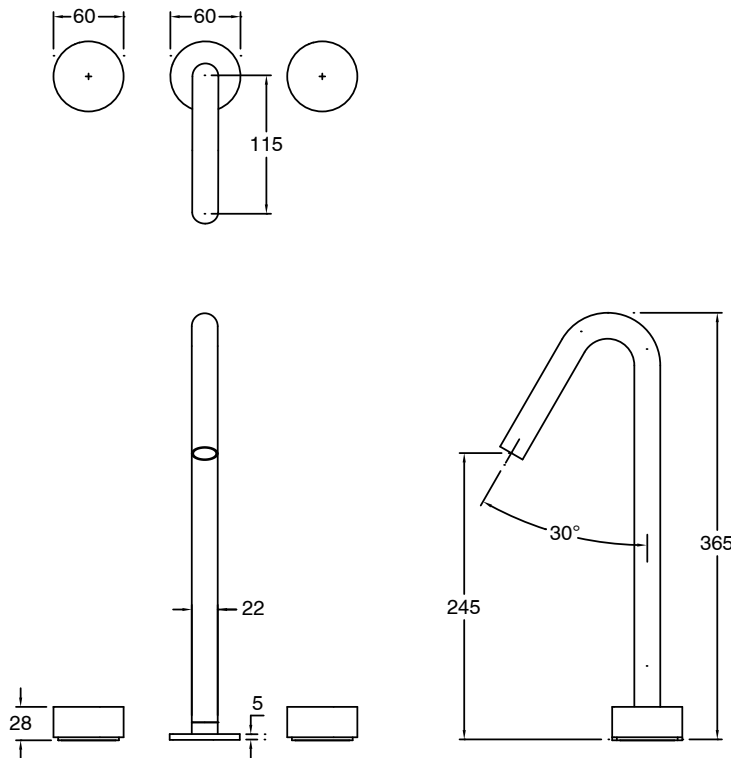

SUSSEX

Sussex Pure Vessel Basin Set with Linear Textured Handles PVD Matte Black (5 Star) Lead Free

50733

SPECIFICATIONS	
Recommended Use	Residential;Commercial
Colour Finish	Matte Black
Primary Material	Lead Free Brass
Recommended Pressure Range	150 - 500 kPa as per AS3500
Max Continuous Working Temperature (deg C)	65
Min Continuous Working Temperature (deg C)	1
WARRANTY	
Residential Use (Years)	40
Commercial Use (Years)	10
<i>Please refer to Sussex Warranty page for full Terms and Conditions</i>	

Disclaimer: Products in this specification manual must by regulation be installed by licensed and registered trade people. The manufacturer/distributor reserves the right to vary specifications or delete models from their range without prior notification. Dimensions are nominal measurements only. Dimensions and set-outs listed are correct at time of publication however the manufacturer/distributor takes no responsibility for printing errors.