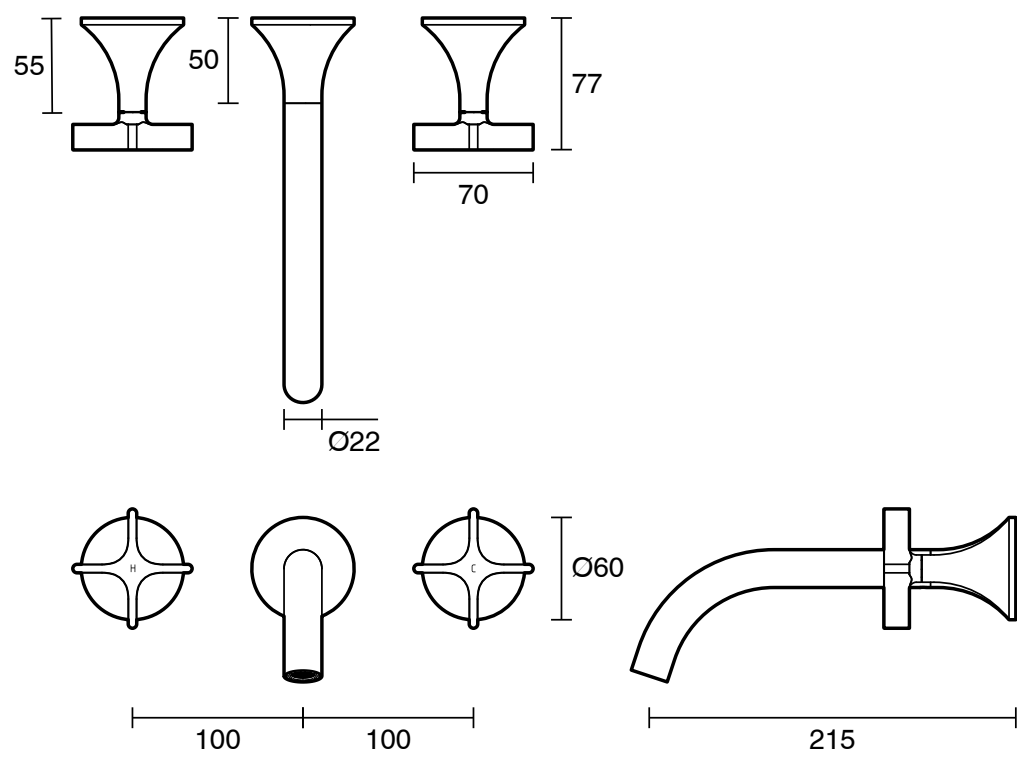

SUSSEX

Sussex Oria Cross Wall Bath Set 215mm Chrome

2266321

SPECIFICATIONS

Recommended Use	Residential;Commercial
Colour Finish	Polished Chrome
Primary Material	DR Brass
Recommended Pressure Range	150 - 500 kPa as per AS3500
Max Continuous Working Temperature (deg C)	65
Min Continuous Working Temperature (deg C)	1

WARRANTY

Residential Use (Years)	40
Commercial Use (Years)	10

Please refer to Sussex Warranty page for full Terms and Conditions

Dimensions are nominal measurements only.

CLEANING RECOMMENDATIONS:

We recommend the use of soapy water or approved cleaners. This product should not be cleaned with abrasive materials. Damage caused by any improper treatment is not covered by the product warranty. Refer to Warranty Conditions

Disclaimer: Products in this specification manual must by regulation be installed by licensed and registered trade people. The manufacturer/distributor reserves the right to vary specifications or delete models from their range without prior notification. Dimensions are nominal measurements only. Dimensions and set-outs listed are correct at time of publication however the manufacturer/distributor takes no responsibility for printing errors.

Published 17/04/2026

To see the complete Sussex range go to www.reece.com.au