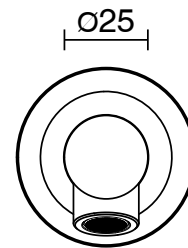

SUSSEX

Scala Wall Basin Outlet Straight 160mm Chrome (6 Star) Lead Free

52414

SPECIFICATIONS

Recommended Use	Residential;Commercial
Colour Finish	Polished Chrome
Primary Material	Lead Free Brass
Recommended Pressure Range	150 - 500 kPa as per AS3500
Max Continuous Working Temperature (deg C)	65
Min Continuous Working Temperature (deg C)	1

WARRANTY

Residential Use (Years)	40
Commercial Use (Years)	10

Please refer to Sussex Warranty page for full Terms and Conditions