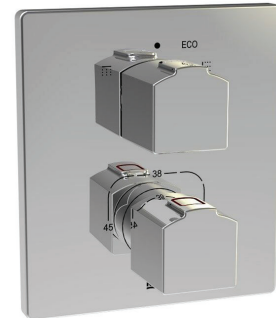

Roca L90-T Concealed Thermostatic Shower Mixer Tap with Diverter Front of Wall Trim Set Only Chrome
9508567

SPECIFICATIONS	
Recommended Use	Residential;Commercial
Colour Finish	Polished Chrome
Primary Material	DR Brass
Recommended Pressure Range	150 - 500 kPa as per AS3500
Max Continuous Working Temperature (deg C)	80
Min Continuous Working Temperature (deg C)	5
WARRANTY	
Residential & Commercial Use (Years)	25
Spare Parts & Labour (Years)	1
<i>Please refer to Roca Warranty page for full Terms and Conditions</i>	