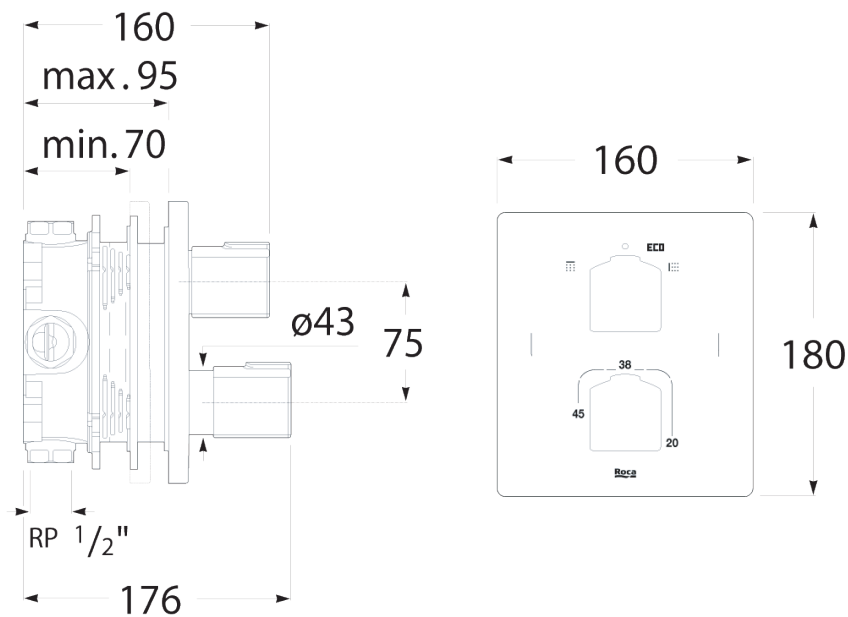

Roca L90-T Concealed Thermostatic Shower Mixer Tap with Diverter Front of Wall Trim Set Only Chrome
9508567

SPECIFICATIONS	
Recommended Use	Residential;Commercial
Colour Finish	Polished Chrome
Primary Material	DR Brass
Recommended Pressure Range	150 - 500 kPa as per AS3500
Max Continuous Working Temperature (deg C)	80
Min Continuous Working Temperature (deg C)	5
WARRANTY	
Residential & Commercial Use (Years)	25
Spare Parts & Labour (Years)	1
<i>Please refer to Roca Warranty page for full Terms and Conditions</i>	

Disclaimer: Products in this specification manual must by regulation be installed by licensed and registered trade people. The manufacturer/distributor reserves the right to vary specifications or delete models from their range without prior notification. Dimensions are nominal measurements only. Dimensions and set-outs listed are correct at time of publication however the manufacturer/distributor takes no responsibility for printing errors.