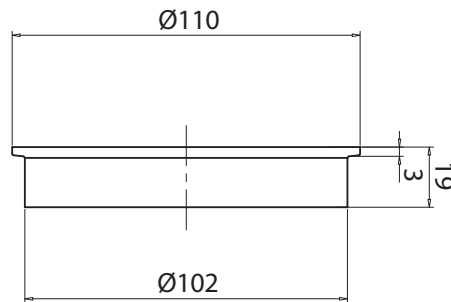

mizu

Mizu Drift Brass Trapscrew Grate Round 100mm Matte Black

246014

SPECIFICATIONS	
Recommended Use	Residential;Commercial
Colour Finish	Matte Black
Primary Material	DR Brass
WARRANTY	
Parts Replacement Only - excludes labour costs (Years)	1
<i>Please refer to Mizu Warranty page for full Terms and Conditions</i>	