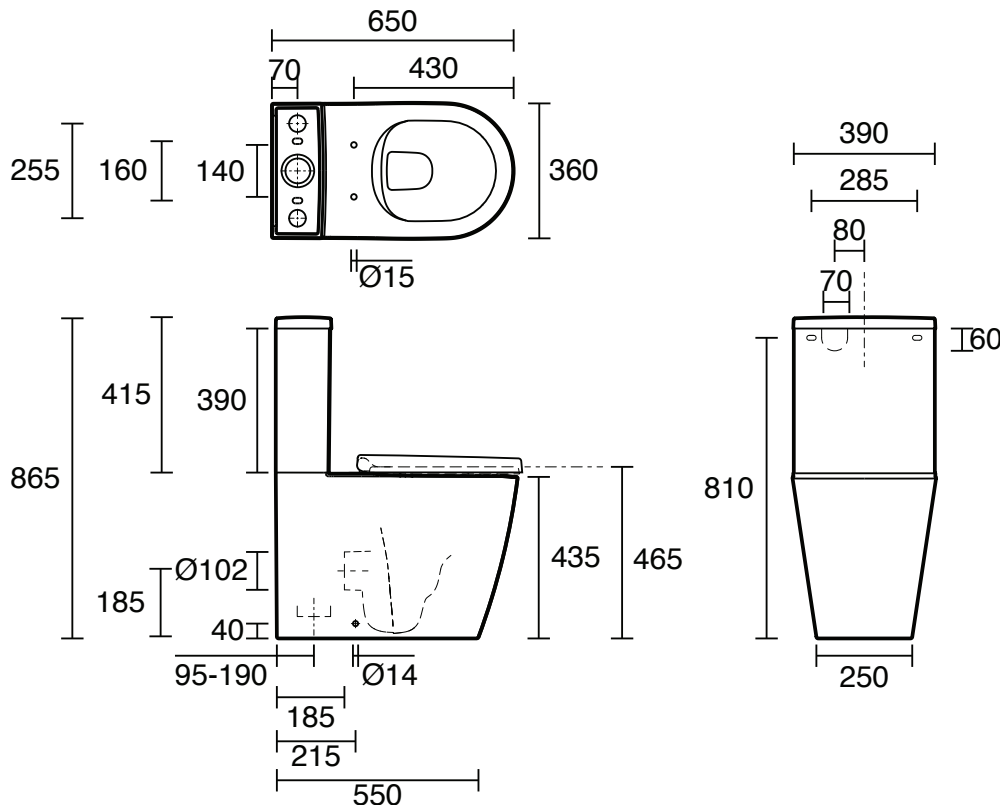

KADO

Kado Lux Close Coupled Back To Wall Rimless Plus Overheight Back Inlet Toilet Suite with Soft Close Quick Release Seat White (4 Star)
1832064

SPECIFICATIONS

Recommended Use	Residential;Commercial
Pan Material	Vitreous China
Toilet Seat Material	Urea
Weight of Pan (kg)	37
Weight of Cistern (kg)	15
Water Inlet Position	Back
Toilet Seat Type	Soft Close;Quick Release
Rim Configuration	Rimless
Outlet Type	P Trap;S Trap

WARRANTY

Residential & Commercial Use (Years)	25
Spare Parts & Labour (Years)	1

Please refer to Kado Warranty Page for full Terms and Conditions

Dimensions are nominal measurements only.

CLEANING RECOMMENDATIONS:

We recommend the use of soapy water or approved cleaners. This product should not be cleaned with abrasive materials. Damage caused by any improper treatment is not covered by the product warranty. Refer to Warranty Conditions

Disclaimer: Products in this specification manual must by regulation be installed by licensed and registered trade people. The manufacturer/distributor reserves the right to vary specifications or delete models from their range without prior notification. Dimensions are nominal measurements only. Dimensions and set-outs listed are correct at time of publication however the manufacturer/distributor takes no responsibility for printing errors.

Published 01/04/2026

To see the complete Kado range go to www.reece.com.au