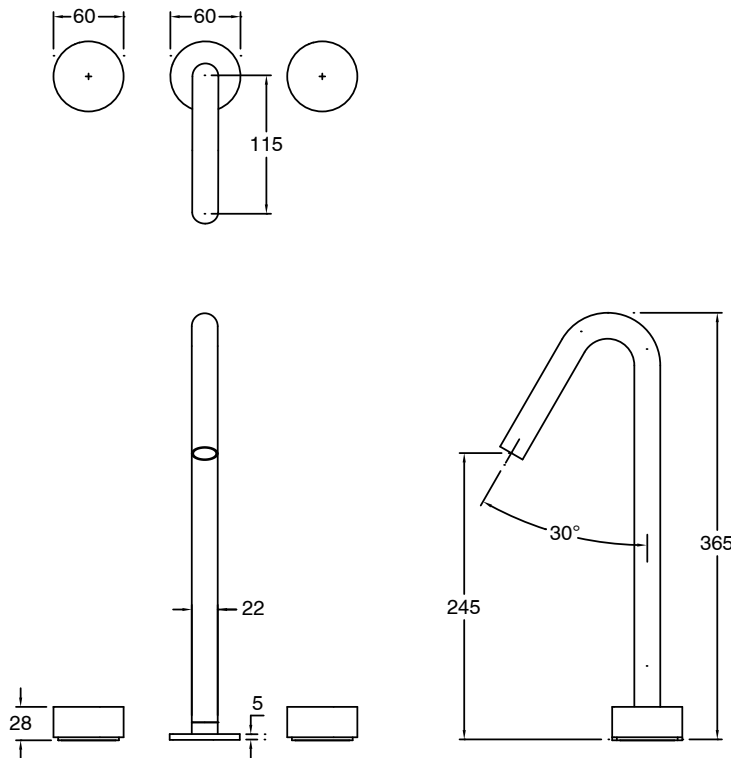

SUSSEX

Sussex Pure Vessel Basin Set PVD Brushed Gold (5 Star) Lead Free

50704

SPECIFICATIONS	
Recommended Use	Residential;Commercial
Colour Finish	Brushed Gold
Primary Material	Lead Free Brass
Recommended Pressure Range	150 - 500 kPa as per AS3500
Max Continuous Working Temperature (deg C)	65
Min Continuous Working Temperature (deg C)	1
WARRANTY	
Residential Use (Years)	40
Commercial Use (Years)	10
<i>Please refer to Sussex Warranty page for full Terms and Conditions</i>	

Disclaimer: Products in this specification manual must by regulation be installed by licensed and registered trade people. The manufacturer/distributor reserves the right to vary specifications or delete models from their range without prior notification. Dimensions are nominal measurements only. Dimensions and set-outs listed are correct at time of publication however the manufacturer/distributor takes no responsibility for printing errors.