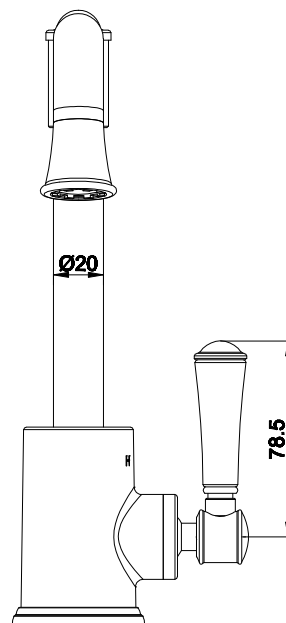

Posh Canterbury English Basin Mixer Tap Porcelain Handle Polished Brass Gold (4 Star)

9509368

SPECIFICATIONS	
Recommended Use	Residential;Commercial
Colour Finish	Brass Gold
Primary Material	DR Brass
Recommended Pressure Range	150 - 500 kPa as per AS3500
Max Continuous Working Temperature (deg C)	80
Min Continuous Working Temperature (deg C)	5
Hot Water Unit Suitability	Storage Tank;Continuous Flow
WARRANTY	
Residential & Commercial Use (Years)	25
Spare Parts & Labour (Years)	1
<i>Please refer to Posh Warranty Page for full Terms and Conditions</i>	