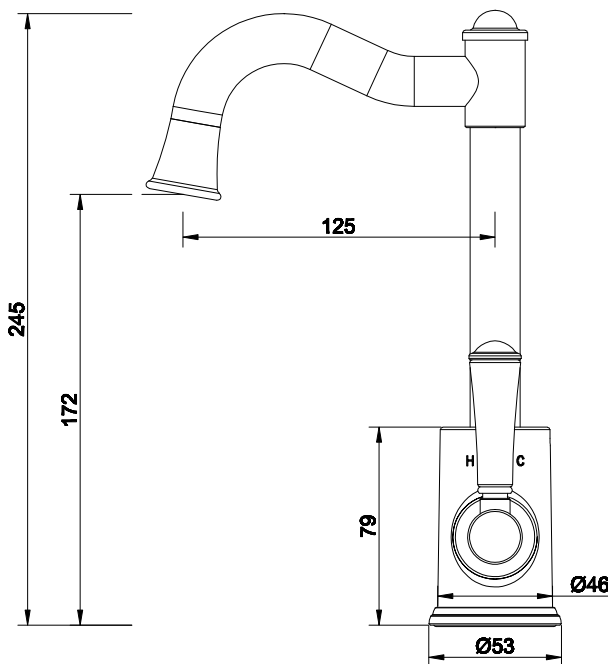

Posh Canterbury English Basin Mixer Tap Porcelain Handle Polished Brass Gold (4 Star)

9509368

SPECIFICATIONS	
Recommended Use	Residential;Commercial
Colour Finish	Brass Gold
Primary Material	DR Brass
Recommended Pressure Range	150 - 500 kPa as per AS3500
Max Continuous Working Temperature (deg C)	80
Min Continuous Working Temperature (deg C)	5
Hot Water Unit Suitability	Storage Tank;Continuous Flow
WARRANTY	
Residential & Commercial Use (Years)	25
Spare Parts & Labour (Years)	1
<i>Please refer to Posh Warranty Page for full Terms and Conditions</i>	

Disclaimer: Products in this specification manual must by regulation be installed by licensed and registered trade people. The manufacturer/distributor reserves the right to vary specifications or delete models from their range without prior notification. Dimensions are nominal measurements only. Dimensions and set-outs listed are correct at time of publication however the manufacturer/distributor takes no responsibility for printing errors.