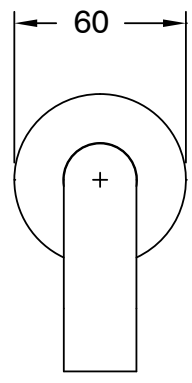

SUSSEX

Sussex Pure Wall Basin Outlet 200mm EP Satin Chrome (3 Star) Lead Free

50874

SPECIFICATIONS

Recommended Use	Residential;Commercial
Colour Finish	Satin Chrome
Primary Material	Lead Free Brass
Recommended Pressure Range	150 - 500 kPa as per AS3500
Max Continuous Working Temperature (deg C)	65
Min Continuous Working Temperature (deg C)	1

WARRANTY

Residential Use (Years)	40
Commercial Use (Years)	10

Please refer to Sussex Warranty page for full Terms and Conditions

Dimensions are nominal measurements only.

CLEANING RECOMMENDATIONS:

We recommend the use of soapy water or approved cleaners. This product should not be cleaned with abrasive materials. Damage caused by any improper treatment is not covered by the product warranty. Refer to Warranty Conditions

Disclaimer: Products in this specification manual must by regulation be installed by licensed and registered trade people. The manufacturer/distributor reserves the right to vary specifications or delete models from their range without prior notification. Dimensions are nominal measurements only. Dimensions and set-outs listed are correct at time of publication however the manufacturer/distributor takes no responsibility for printing errors.

Published 07/05/2026

To see the complete Sussex range go to www.reece.com.au