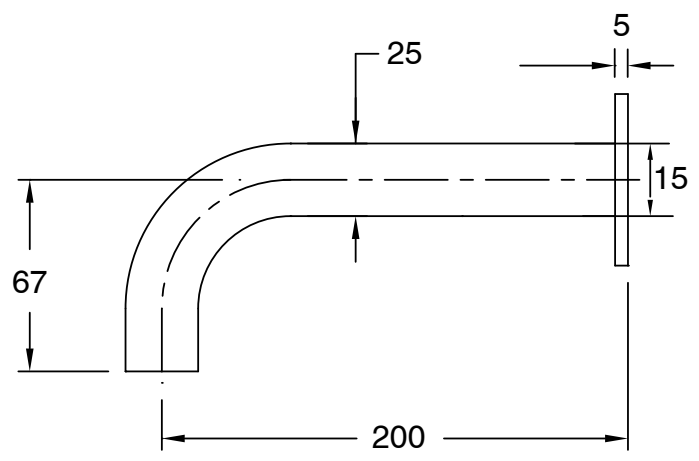

SUSSEX

Sussex Pure Wall Basin Outlet 200mm EP Satin Chrome (3 Star) Lead Free

50874

SPECIFICATIONS

Recommended Use	Residential;Commercial
Colour Finish	Satin Chrome
Primary Material	Lead Free Brass
Recommended Pressure Range	150 - 500 kPa as per AS3500
Max Continuous Working Temperature (deg C)	65
Min Continuous Working Temperature (deg C)	1

WARRANTY

Residential Use (Years)	40
Commercial Use (Years)	10

Please refer to Sussex Warranty page for full Terms and Conditions

Dimensions are nominal measurements only.

CLEANING RECOMMENDATIONS:

We recommend the use of soapy water or approved cleaners. This product should not be cleaned with abrasive materials. Damage caused by any improper treatment is not covered by the product warranty. Refer to Warranty Conditions

Disclaimer: Products in this specification manual must by regulation be installed by licensed and registered trade people. The manufacturer/distributor reserves the right to vary specifications or delete models from their range without prior notification. Dimensions are nominal measurements only. Dimensions and set-outs listed are correct at time of publication however the manufacturer/distributor takes no responsibility for printing errors.

Published 07/05/2026

To see the complete Sussex range go to www.reece.com.au