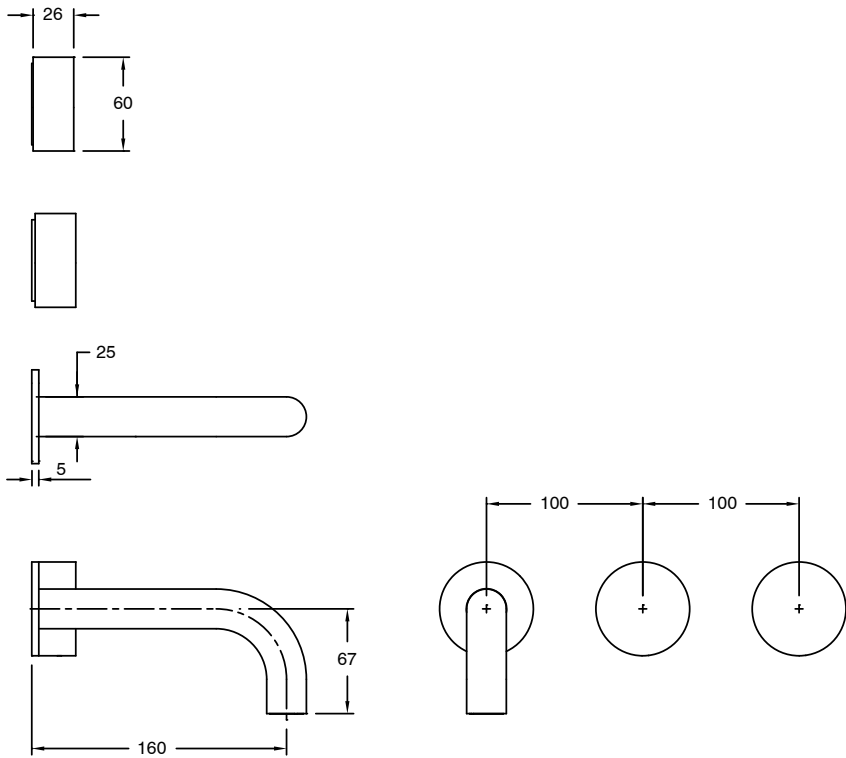

SUSSEX

**Sussex Pure Wall Bath Hostess System 200mm with Diamond Textured Handles
PVD Brushed Gold Lead Free
46846**

SPECIFICATIONS

Recommended Use	Residential;Commercial
Colour Finish	Brushed Gold
Primary Material	Lead Free Brass
Recommended Pressure Range	150 - 500 kPa as per AS3500
Max Continuous Working Temperature (deg C)	65
Min Continuous Working Temperature (deg C)	1

WARRANTY

Residential Use (Years)	40
Commercial Use (Years)	10

Please refer to Sussex Warranty page for full Terms and Conditions

Dimensions are nominal measurements only.

CLEANING RECOMMENDATIONS:

We recommend the use of soapy water or approved cleaners. This product should not be cleaned with abrasive materials. Damage caused by any improper treatment is not covered by the product warranty. Refer to Warranty Conditions

Disclaimer: Products in this specification manual must by regulation be installed by licensed and registered trade people. The manufacturer/distributor reserves the right to vary specifications or delete models from their range without prior notification. Dimensions are nominal measurements only. Dimensions and set-outs listed are correct at time of publication however the manufacturer/distributor takes no responsibility for printing errors.

Published 14/05/2026

To see the complete Sussex range go to www.reece.com.au