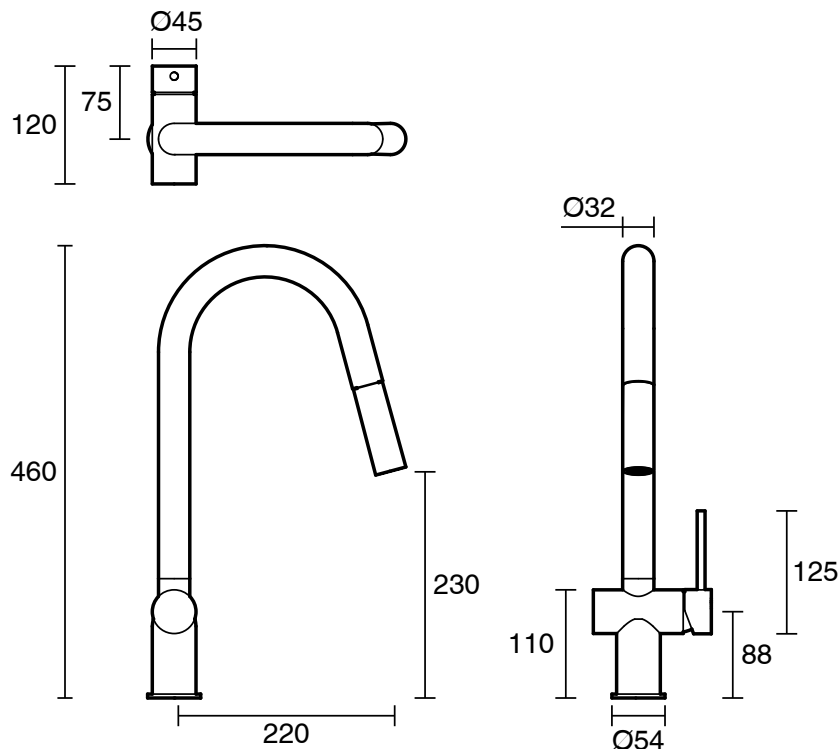

SUSSEX

Scala Pull Out Sink Mixer PVD Brushed Platinum Gold (4 Star) Lead Free

52327

SPECIFICATIONS

Recommended Use	Residential;Commercial
Colour Finish	Brushed Platinum Gold
Primary Material	Lead Free Brass
Recommended Pressure Range	150 - 500 kPa as per AS3500
Max Continuous Working Temperature (deg C)	65
Min Continuous Working Temperature (deg C)	1

WARRANTY

Residential Use (Years)	40
Commercial Use (Years)	10

Please refer to Sussex Warranty page for full Terms and Conditions

Dimensions are nominal measurements only.

CLEANING RECOMMENDATIONS:

We recommend the use of soapy water or approved cleaners. This product should not be cleaned with abrasive materials. Damage caused by any improper treatment is not covered by the product warranty. Refer to Warranty Conditions

Disclaimer: Products in this specification manual must by regulation be installed by licensed and registered trade people. The manufacturer/distributor reserves the right to vary specifications or delete models from their range without prior notification. Dimensions are nominal measurements only. Dimensions and set-outs listed are correct at time of publication however the manufacturer/distributor takes no responsibility for printing errors.

Published 06/05/2026

To see the complete Sussex range go to www.reece.com.au