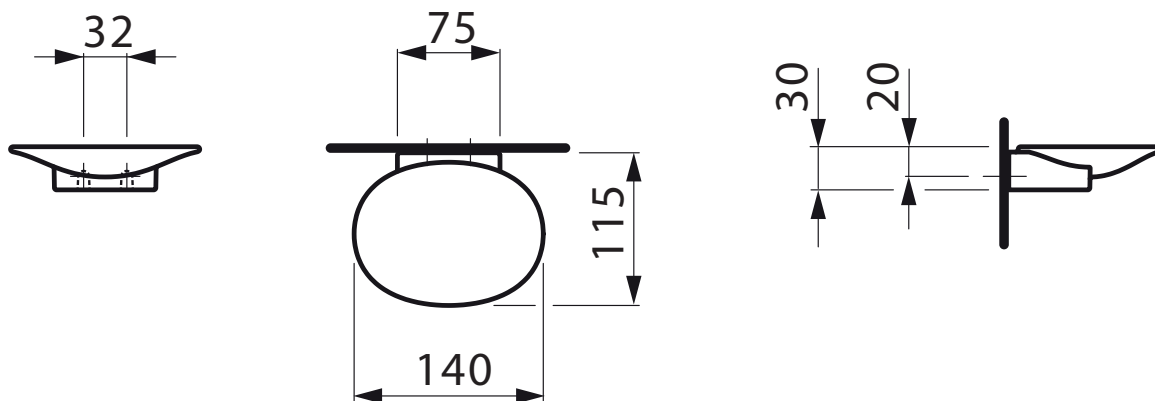

LAUFEN

LAUFEN The New Classic Ceramic Soap Dish White

2266002

SPECIFICATIONS

Recommended Use	Residential;Commercial
Colour Finish	White
Primary Material	SaphirKeramik

WARRANTY

Residential & Commercial Use (Years)	25
Parts Replacement Only (Years)	1

Please refer to LAUFEN Warranty page for full Terms and Conditions

Dimensions are nominal measurements only.

CLEANING RECOMMENDATIONS:

We recommend the use of soapy water or approved cleaners. This product should not be cleaned with abrasive materials. Damage caused by any improper treatment is not covered by the product warranty. Refer to Warranty Conditions

Disclaimer: Products in this specification manual must by regulation be installed by licensed and registered trade people. The manufacturer/distributor reserves the right to vary specifications or delete models from their range without prior notification. Dimensions are nominal measurements only. Dimensions and set-outs listed are correct at time of publication however the manufacturer/distributor takes no responsibility for printing errors.

Published 01/04/2026

To see the complete LAUFEN range go to
www.reece.com.au