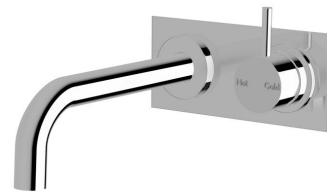

# SUSSEX

**Sussex Scala 25mm Curved Wall Basin Mixer Tap System Right Hand Mixer Tap 250mm Outlet  
Chrome (6 Star)  
2263028**

SPECIFICATIONS	
Recommended Use	Residential;Commercial
Colour Finish	Polished Chrome
Primary Material	Brass
Recommended Pressure Range	150 - 500 kPa as per AS3500
Max Continuous Working Temperature (deg C)	65
Min Continuous Working Temperature (deg C)	1
WARRANTY	
Residential Use (Years)	40
Commercial Use (Years)	10
<i>Please refer to Sussex Warranty page for full Terms and Conditions</i>	