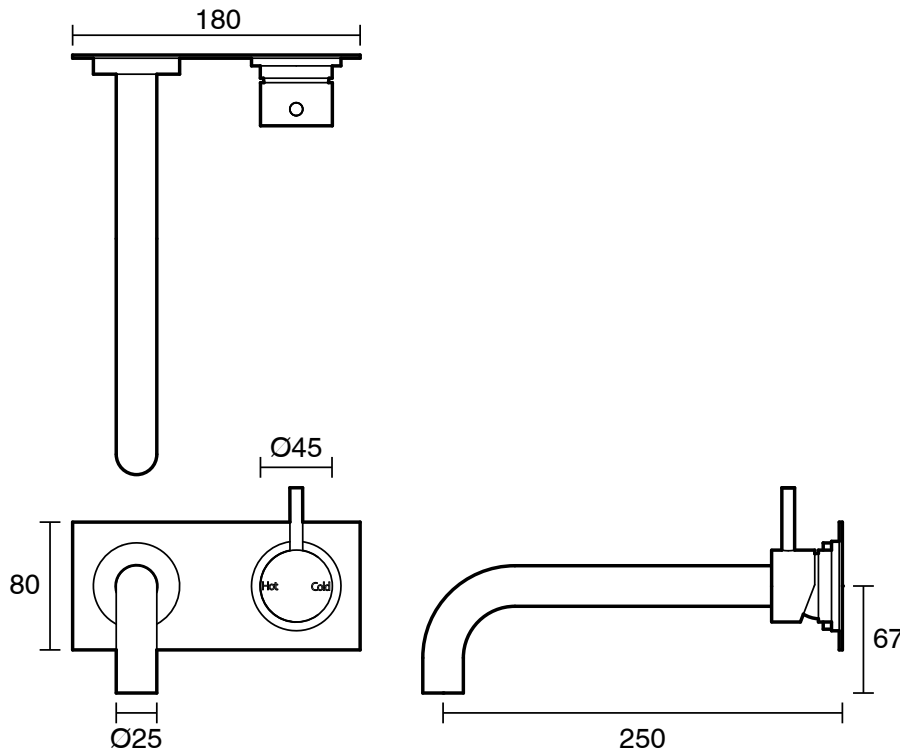

# SUSSEX

**Sussex Scala 25mm Curved Wall Basin Mixer Tap System Right Hand Mixer Tap 250mm Outlet  
Chrome (6 Star)  
2263028**

SPECIFICATIONS	
Recommended Use	Residential;Commercial
Colour Finish	Polished Chrome
Primary Material	Brass
Recommended Pressure Range	150 - 500 kPa as per AS3500
Max Continuous Working Temperature (deg C)	65
Min Continuous Working Temperature (deg C)	1
WARRANTY	
Residential Use (Years)	40
Commercial Use (Years)	10
<i>Please refer to Sussex Warranty page for full Terms and Conditions</i>	

**Disclaimer:** Products in this specification manual must by regulation be installed by licensed and registered trade people. The manufacturer/distributor reserves the right to vary specifications or delete models from their range without prior notification. Dimensions are nominal measurements only. Dimensions and set-outs listed are correct at time of publication however the manufacturer/distributor takes no responsibility for printing errors.