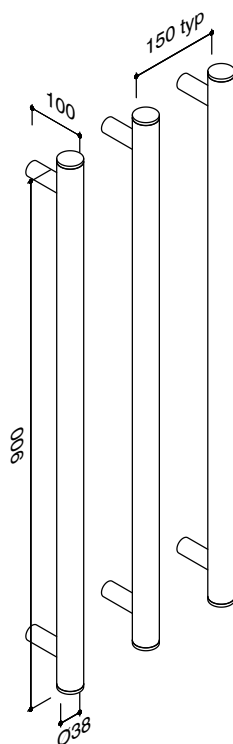

HYDROTHERM
TOWEL RAILS

Hydrotherm Pure Vertical Triple Heated Towel Rail 900 x 38mm Matte Black

2299136

SPECIFICATIONS

Recommended Use	Residential;Commercial
Colour Finish	Matte Black
Primary Material	Copper
Mounting	Wall
Electrical Connection Type	Hardwired
Heating Method	Water Filled
Power Supply (V)	230V AC
IP Rating	IPX5

WARRANTY

Residential & Commercial Use (Years)	10
Spare Parts & Labour (Years)	1

Please refer to Hydrotherm Warranty page for full Terms and Conditions

Dimensions are nominal measurements only.

CLEANING RECOMMENDATIONS:

We recommend the use of soapy water or approved cleaners. This product should not be cleaned with abrasive materials. Damage caused by any improper treatment is not covered by the product warranty. Refer to Warranty Conditions

Disclaimer: Products in this specification manual must by regulation be installed by licensed and registered trade people. The manufacturer/distributor reserves the right to vary specifications or delete models from their range without prior notification. Dimensions are nominal measurements only. Dimensions and set-outs listed are correct at time of publication however the manufacturer/distributor takes no responsibility for printing errors.

Published 01/04/2026

To see the complete Hydrotherm range go to www.reece.com.au