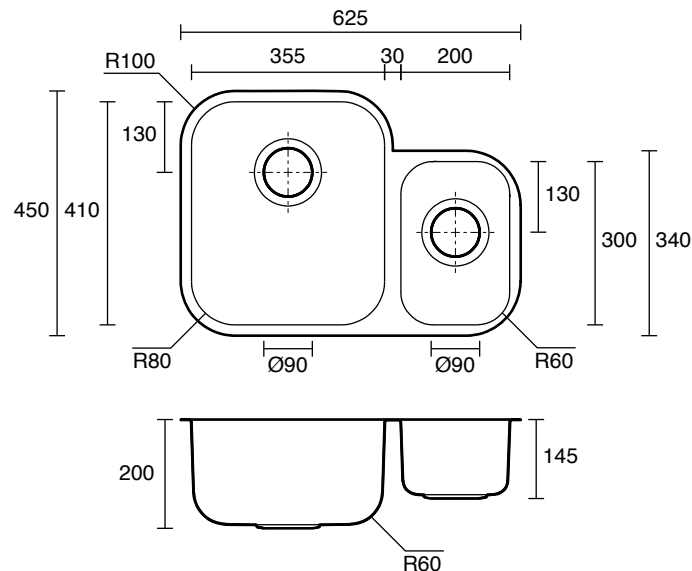

Dimensions are nominal measurements only.

CLEANING RECOMMENDATIONS:

We recommend the use of soapy water or approved cleaners. This product should not be cleaned with abrasive materials. Damage caused by any improper treatment is not covered by the product warranty. Refer to Warranty Conditions

Disclaimer: Products in this specification manual must by regulation be installed by licensed and registered trade people. The manufacturer/distributor reserves the right to vary specifications or delete models from their range without prior notification. Dimensions are nominal measurements only. Dimensions and set-outs listed are correct at time of publication however the manufacturer/distributor takes no responsibility for printing errors.

Published 01/04/2026

To see the complete Posh range go to
www.reece.com.au