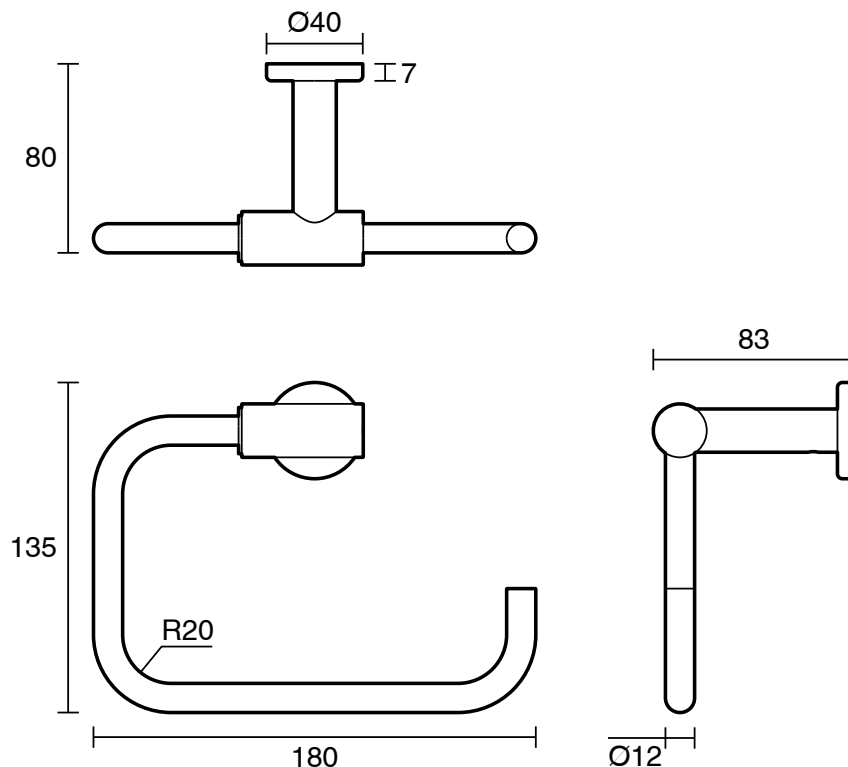

mizu

Mizu Drift Square Guest Towel Holder Chrome

2202095

SPECIFICATIONS	
Recommended Use	Residential;Commercial
Colour Finish	Polished Chrome
Primary Material	DR Brass
WARRANTY	
Residential & Commercial Use (Years)	25
Spare Parts & Labour (Years)	1
<i>Please refer to Mizu Warranty page for full Terms and Conditions</i>	

Disclaimer: Products in this specification manual must by regulation be installed by licensed and registered trade people. The manufacturer/distributor reserves the right to vary specifications or delete models from their range without prior notification. Dimensions are nominal measurements only. Dimensions and set-outs listed are correct at time of publication however the manufacturer/distributor takes no responsibility for printing errors.