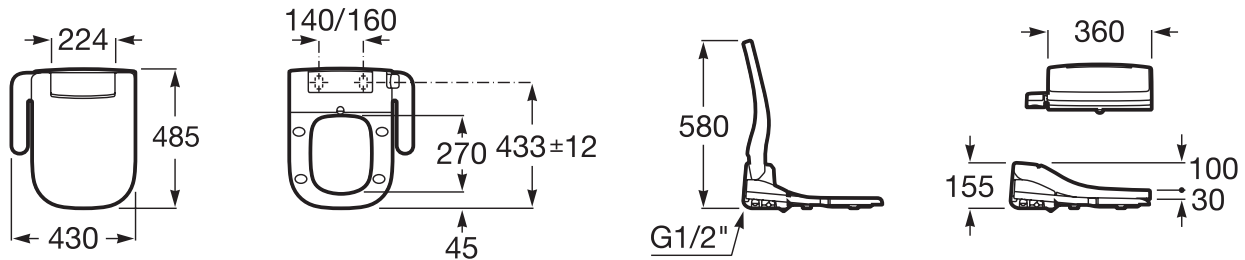

Roca Multiclean Bidet Seat White

1804819

SPECIFICATIONS	
Recommended Use	Residential;Commercial
Toilet Seat Type	Bidet Seat
Primary Material	Polypropylene (PP)
Colour	White
WARRANTY	
Product or Parts Replacement Only (Years)	5
<i>Please refer to Roca Warranty page for full Terms and Conditions</i>	