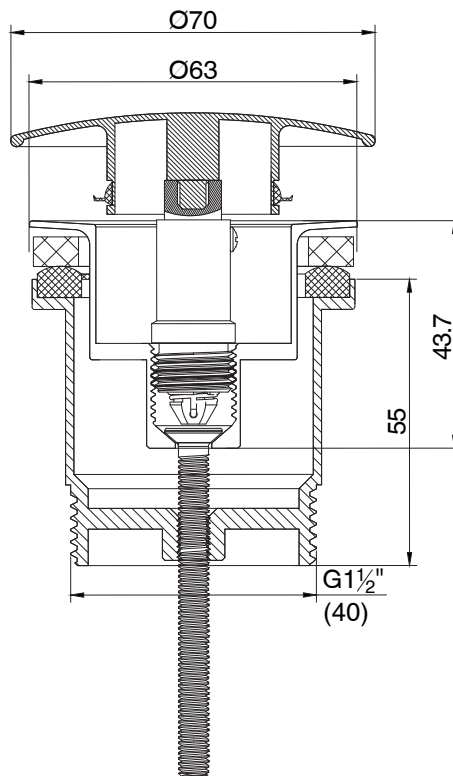

mizu

Mizu Drift Universal 40mm Dome Pop Up Plug & Waste Gloss White

2299626

SPECIFICATIONS	
Recommended Use	Residential;Commercial
Colour Finish	Gloss White
Primary Material	DR Brass
WARRANTY	
Parts Replacement Only - excludes labour costs (Years)	1
<i>Please refer to Mizu Warranty page for full Terms and Conditions</i>	

Disclaimer: Products in this specification manual must by regulation be installed by licensed and registered trade people. The manufacturer/distributor reserves the right to vary specifications or delete models from their range without prior notification. Dimensions are nominal measurements only. Dimensions and set-outs listed are correct at time of publication however the manufacturer/distributor takes no responsibility for printing errors.