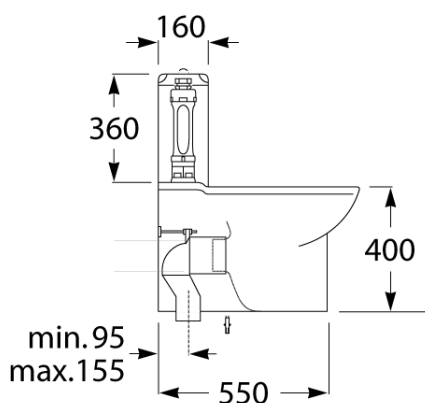

Roca Debba Close Coupled Back to Wall Bottom Inlet Toilet Suite with MK2 Soft Close Quick Release Toilet Seat White Chrome (4 Star)

9508939

SPECIFICATIONS

Recommended Use	Residential;Commercial
Rim Configuration	Box
Pan Outlet Type	P Trap;S Trap
Pan Material	Vitreous China
Pan Weight (kg)	26.5
Toilet Seat Type	Soft Close;Quick Release
Toilet Seat Material	Polypropylene (PP)

WARRANTY

Residential & Commercial Use (Years)	25
Spare Parts & Labour (Years)	1

Please refer to Roca Warranty page for full Terms and Conditions