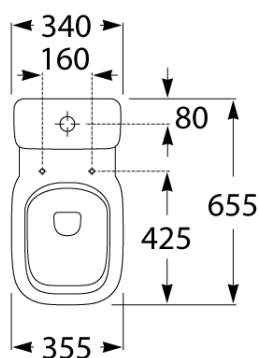

Roca Debba Close Coupled Back to Wall Bottom Inlet Toilet Suite with MK2 Soft Close Quick Release Toilet Seat White Chrome (4 Star)

9508939

SPECIFICATIONS

Recommended Use	Residential;Commercial
Rim Configuration	Box
Pan Outlet Type	P Trap;S Trap
Pan Material	Vitreous China
Pan Weight (kg)	26.5
Toilet Seat Type	Soft Close;Quick Release
Toilet Seat Material	Polypropylene (PP)

WARRANTY

Residential & Commercial Use (Years)	25
Spare Parts & Labour (Years)	1

Please refer to Roca Warranty page for full Terms and Conditions