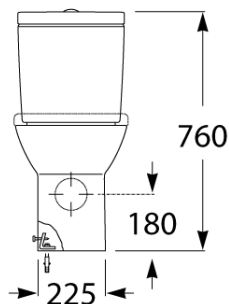

Roca Debba Close Coupled Back to Wall Bottom Inlet Toilet Suite with MK2 Soft Close Quick Release Toilet Seat White Chrome (4 Star)

9508939

SPECIFICATIONS

Recommended Use	Residential;Commercial
Rim Configuration	Box
Pan Outlet Type	P Trap;S Trap
Pan Material	Vitreous China
Pan Weight (kg)	26.5
Toilet Seat Type	Soft Close;Quick Release
Toilet Seat Material	Polypropylene (PP)

WARRANTY

Residential & Commercial Use (Years)	25
Spare Parts & Labour (Years)	1

Please refer to Roca Warranty page for full Terms and Conditions